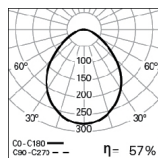

DETAILS

LED detail

Bracket detail

PHOTOMETRY

MUSER LED 26W
gCONTROL+ 4000K

MUSER LED 26W
DOZ 4000K

TO SPECIFY:

Recessed square LED luminaire. Equipped with 3220/5160 lumen light engine and square polycarbonate microprismatic gCONTROL+, or DOZ opal polycarbonate diffuser. Standard version with LED 4000K, CRI>80 and 50.000h lifetime (@L80, B10, Ta 25 C). Optional DALI dimmable driver, TunableWhite, 3000K, 1 or 3 hours emergency unit or connectors version. Available in 16 different colours – as Roxo Lighting MUSER LED