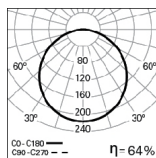

MUSER LED 26W
DOZ 4000K

TO SPECIFY:

Recessed square LED luminaire. Equipped with 3220/5160 lumen light engine and square polycarbonate microprismatic gCONTROL+, or DOZ opal polycarbonate diffuser. Standard version with LED 4000K, CRI>80 and 50.000h lifetime (@L80, B10, Ta 25 C). Optional DALI dimmable driver, TunableWhite, 3000K, 1 or 3 hours emergency unit or connectors version. Available in 16 different colours – as Roxo Lighting MUSER LED

We reserve the right to make technical changes without prior notice. Electrical/Optical data are subjected to a tolerance of +/-10%.