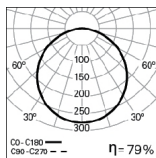

LED detail

Bracket detail

PHOTOMETRY

MUSER Ring LED 24W
gCONTROL+ 4000K

MUSER Ring LED 24W
DOZ 4000K

TO SPECIFY:

Recessed circular LED luminaire. Equipped with 2600/4092 lumen light engine and circular polycarbonate microprismatic gCONTROL+, or DOZ opal polycarbonate diffuser. Standard version with LED 4000K, CRI>80 and 50.000h lifetime (@L80, B10, Ta 25 C). Optional DALI dimmable driver, 3000K, 1 or 3 hours emergency unit or connectors version. Available in 16 different colours – as Roxo Lighting MUSER Ring LED.