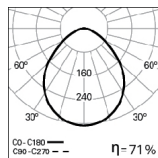

PHOTOMETRY

MUSER Ring LED 24W
gCONTROL+ 4000K