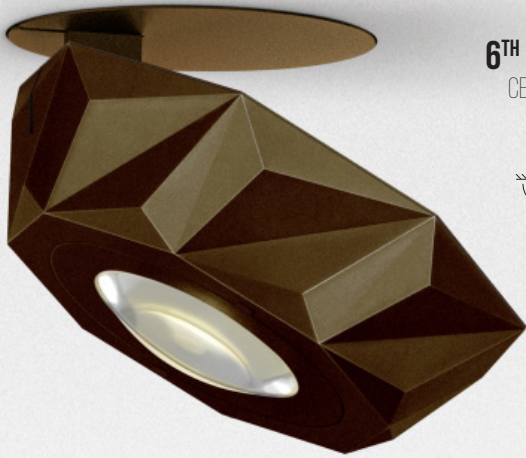

NEWS 2016

INDELAGUE
GROUP

INDELAGUETM
HIGHTECH LIGHTING SOLUTIONS

ROTO lighting 86

6TH ELEMENT
RANGE

6TH ELEMENT FIX
CEILING MOUNTED
FIXED

6TH ELEMENT
SUSPENDED

6TH ELEMENT /C
CEILING MOUNTED
ADJUSTABLE

HOLI /C
CEILING MOUNTED

BE
CREATIVE
7 DIFFERENT
COLOURS
AVAILABLE

COLOUR
COMBINATIONS

① ②

KANTO RANGE

A large, stylized black outline graphic of a kitchen range hood or island. The graphic is composed of several thick black lines forming a complex, angular shape. It is positioned on the right side of the image, overlapping the white background and the kitchen image.