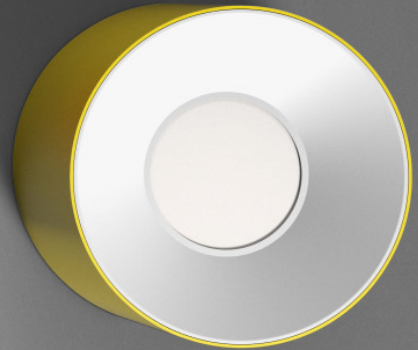

HOLI /C
CEILING MOUNTED

BE
CREATIVE
7 DIFFERENT
COLOURS
AVAILABLE

COLOUR
COMBINATIONS

① ②

KANTO RANGE

A large, stylized black outline graphic of a kitchen range hood or island. The graphic is composed of several thick black lines forming a complex, angular shape. It is positioned on the right side of the image, overlapping the white background and the kitchen image.