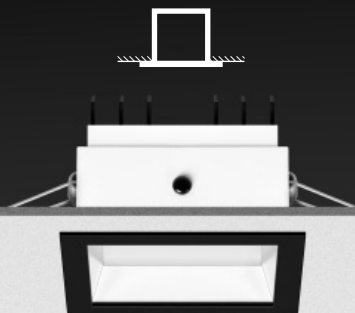

HOLI SQ
RECESSED