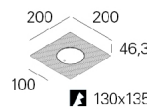

Light Distribution: Indirect.

Light Source: LED 4000K, CRI>80, 65.000h lifetime (@L90, B10, Ta 25 C).

Optical System: Diffuser: Opal acrylic.

Control Gear: Not included.

Materials: Body: Wood.

Surface Finish: Rosewood or powder coated.

DAZ - Opal acrylic diffuser

LED	UGR	W	lm	mA	V	lm/W	η(%)	AxB (mm)	kg	ORDER CODE
	≤10	35	6132	250	141	151	86	Ø650x20	3,0	90061.L036.0

Note:
To complete the product add suspension, current supply cable and ceiling rose. Please order separately.
1,5m transparent current supply cable included in the product.

COLOUR / FINISH

Code	Description
W	White
G	Grey
B	Black
J	Rosewood

DIMENSIONS

Trimless ceiling rose

Surface ceiling rose

OPTIONS

Colour temperature

3000K	Order code 3000
-------	---------------------------