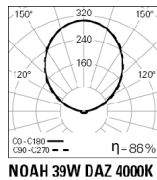

PHOTOMETRY

TO SPECIFY:

Circular LED luminaire for suspended application. Body in plain wood or in power coated wood in white, grey or black. With opal acrylic diffuser DAZ. Standard version in 4000K LED, CRI>80 and 65.000h lifetime (@L90, B10, Ta25 C), Option HF driver, DALI or Bluetooth. 3000K option available. Suspension kit and central ceiling rose for central suspension as accessories - as Indelague NOAH.

We reserve the right to make technical changes without prior notice.
Electrical/Optical data are subjected to a tolerance of +/-10%.