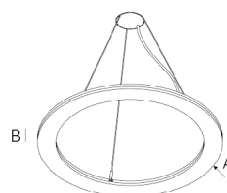

DAZ - Opal acrylic diffuser

LED	UGR	W	lm	mA	V	lm/W	η(%)	AxB (mm)	kg	ORDER CODE
	≤10	35	6132	250	141	151	86	Ø650x20	3,0	90061.L036.0

Note:
To complete the product add suspension, current supply cable and ceiling rose. Please order separately.
1,5m transparent current supply cable included in the product.

COLOUR / FINISH

Code	Description
W	White
G	Grey
B	Black
J	Rosewood

DIMENSIONS

Trimless ceiling rose

Surface ceiling rose

OPTIONS

Colour temperature

3000K	Order code 3000
-------	---------------------------