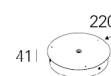

COLOUR / FINISH

Code	Description
W	White
G	Grey
B	Black
J	Rosewood

DIMENSIONS

Trimless ceiling rose

Surface ceiling rose

OPTIONS

Colour temperature

3000K	Order code 3000
-------	---------------------------