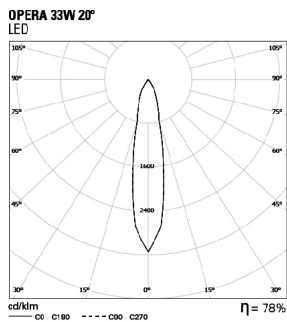

PB - Polished aluminium reflector | 40° Beam angle

LED	UGR	W	Lm	Lm/W	η(%)	AxBxC (mm)	Kg	ORDER CODE
	≤13	24	3500	95	76	Ø121x259x258	2,1	90232.L124.E.0040
	≤13	27	4000	95	76	Ø121x259x258	2,1	90232.L127.E.0040
	≤13	33	4600	95	78	Ø121x259x258	2,1	90232.L133.E.0040

COLOUR / FINISH

Code	Description
W	White (RAL 9016)
B	Black (RAL 9005)
G	Grey (RAL 9006)

OPTIONS

Code	Description
3000	Colour temperature 3000K.
CRI90	CRI > 90
--	Track system

DETAILS

Passive cooling.

Example code for order: 90232.L124.E.0020 (ORDER CODE) + W (COLOUR/FINISH) + 3000 (OPTIONS)

We reserve the right to make technical changes without prior notice. Electrical/Optical data are subjected to a tolerance of +/-10%.

PHOTOMETRY

PERFORMANCE

OPERA 33W 20°
LED

Mounting Height	Average Illuminance	Beam Diameter
0,18 m	63362 lux	0,18 m
1,0 m	15841 lux	0,36 m
1,5 m	7040 lux	0,54 m
2,0 m	3960 lux	0,72 m
2,5 m	2534 lux	0,90 m
3,0 m	1760 lux	1,08 m

DIMENSIONS

TO SPECIFY:

LED spotlight for three circuit track, housing in die cast aluminium with integral LED driver and total luminous flux of 3500/4000/4600lm. 4000K colour temperature, CRI>80 and 50.000h life. Spotlight body swivels 355 and tilts 90 . Optional CRI >90, 3000K colour temperature - as Roxo Lighting OPERA.