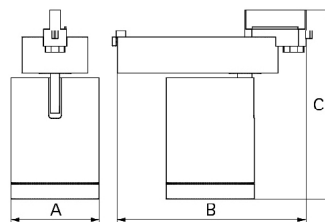

We reserve the right to make technical changes without prior notice. Electrical/Optical data are subjected to a tolerance of +/-10%.

PHOTOMETRY

PERFORMANCE

OPERA 33W 20°
LED

Mounting Height	Average Illuminance	Beam Diameter
0,18 m	63362 lux	0,18 m
1,0 m	15841 lux	0,36 m
1,5 m	7040 lux	0,54 m
2,0 m	3960 lux	0,72 m
2,5 m	2534 lux	0,90 m
3,0 m	1760 lux	1,08 m

DIMENSIONS

TO SPECIFY:

LED spotlight for three circuit track, housing in die cast aluminium with integral LED driver and total luminous flux of 3500/4000/4600lm. 4000K colour temperature, CRI>80 and 50.000h life. Spotlight body swivels 355 and tilts 90 . Optional CRI >90, 3000K colour temperature - as Roxo Lighting OPERA.