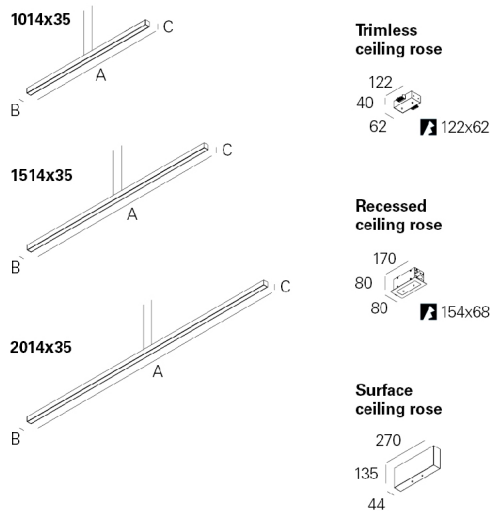

Note:  
To complete the product add ceiling rose. Please order separately. Suspension kit is included in the product (1,5 m).  
In the option TW and RGBW, the product mandatorily includes the transparent current supply cable.

### DIMENSIONS