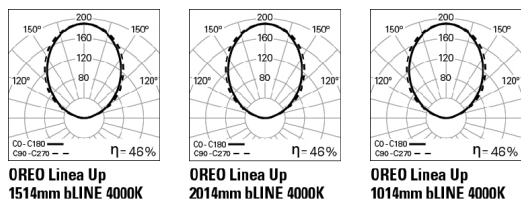

	Order code
HF	9776
DALI	9777
OmniaControl (Voice/App)	9778

• To complete this option, please add ceiling rose colour.

PHOTOMETRY

TO SPECIFY:

Linear LED luminaire, for suspended application. Extruded aluminium body with 35x35 mm, epoxy polyester powder coated. Available in 3 sizes (1014, 1514 and 2014 mm), with bLINE diffuser, opal polycarbonate clip-in diffuser. With indirect light. Standard version in 4000K LED, CRI>90, 60.000h lifetime (@L80, B10, Ta 25 C) and without any visible power-supply cable. Ceiling rose available as recessed mounted with trim or trimless or surface mounted, in on/off, dimmable DALI or with OmniaControl. 2700K, Tunable White and RGB White available as options. Available in 16 different colours. – as Indelague OREO Linea Up.