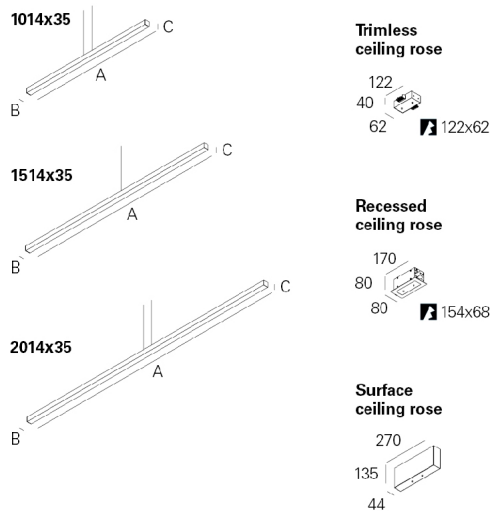

COLOUR / FINISH

Code	Description
W	White
G	Grey
B	Black
U	Blue
V	Green
T	Yellow
K	Red
N	Jungle
D	Golden eye
O	Sahara
L	Autumn
R	Rusty chain
C	Pure chocolate
1	Mist
9	Dark rock
I	Carbon

DIMENSIONS

OPTIONS

Colour temperature

	Order code
2700K	2000
3000K	3000
Tunable White (3000K - 5700K)	T000
RGB White (2700K)	R000

• TW and RGBW are only available with OmniaControl.

Surface ceiling rose

	Order code
HF	9779
DALI	9780
OmniaControl (Voice/App)	9781

• To complete this option, please add ceiling rose colour.

Recessed ceiling rose

	Order code
HF	9773
DALI	9774
OmniaControl (Voice/App)	9775

• To complete this option, please add ceiling rose colour.

Trimless ceiling rose

	Order code
HF	9776
DALI	9777
OmniaControl (Voice/App)	9778

• To complete this option, please add ceiling rose colour.