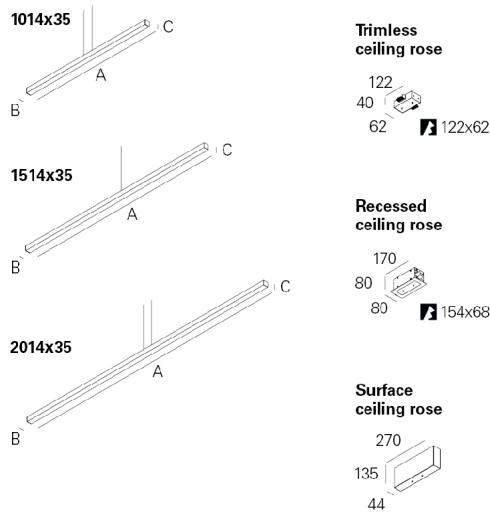

Note:  
To complete the product add ceiling rose. Please order separately. Suspension kit is included in the product (1,5 m).  
In the option TW and RGBW, the product mandatorily includes the transparent current supply cable.

### DIMENSIONS