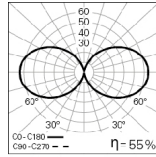

OREO Out Ø1270mm
bLINE 4000K