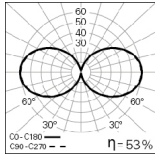

OREO Out Ø950mm
bLINE 4000K