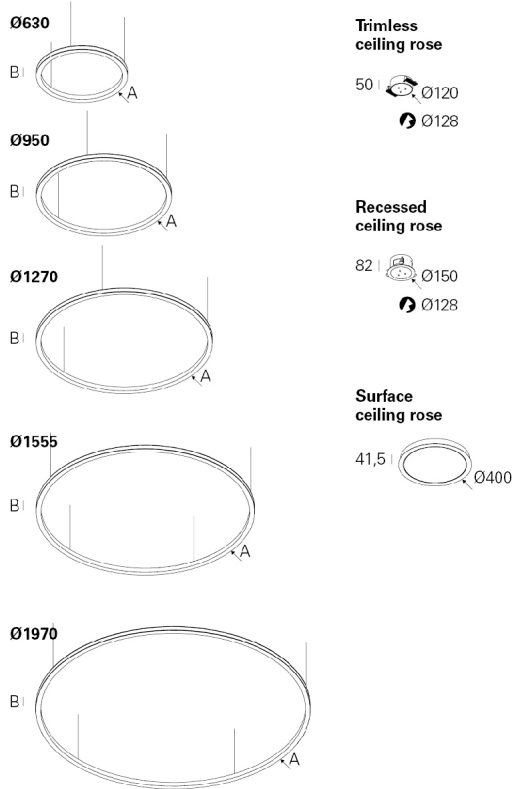

COLOUR / FINISH

Code	Description
W	White
G	Grey
B	Black
U	Blue
V	Green
T	Yellow
K	Red
N	Jungle
D	Golden eye
0	Sahara
L	Autumn
R	Rusty chain
C	Pure chocolate
1	Mist
9	Dark rock
I	Carbon

DIMENSIONS

OPTIONS

Colour temperature

2700K
3000K
Tunable White (3000K - 5700K)
RGB White (2700K)

• TW and RGBW are only available with OmniaControl.

Order code
2000
3000
T000
R000

Surface ceiling rose

HF
DALI
OmniaControl (Voice/App)

• To complete this option, please add ceiling rose colour.

Order code
9752
9753
9754

Recessed ceiling rose

HF
DALI
OmniaControl (Voice/App)

• To complete this option, please add ceiling rose colour.

Order code
9755
9756
9757

Trimless ceiling rose

HF
DALI
OmniaControl (Voice/App)

• To complete this option, please add ceiling rose colour.

Order code
9758
9759
9760

We reserve the right to make technical changes without prior notice. Electrical/Optical data are subjected to a tolerance of +/-10%.