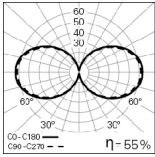

PHOTOMETRY

OREO Out Ø630mm
bLINE 4000K