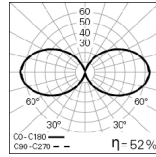

PHOTOMETRY

OREO Out Ø630mm
bLINE 4000K

OREO Out Ø950mm
bLINE 4000K

OREO Out Ø1270mm
bLINE 4000K

OREO Out Ø1555mm
bLINE 4000K

TO SPECIFY:

Circular LED luminaire, for horizontal suspension. Extruded aluminium body with 35x35 mm, epoxy polyester powder-coated. Available in 5 sizes (Ø630, 950, 1270, 1555 and 1970mm), with bLINE diffuser, opal polycarbonate clip-in diffuser. With outward light. Standard version in 4000K LED, CRI>90, 60.000h lifetime (@L80, B10, Ta 25 C) and without any visible power-supply cable. Ceiling rose available as recessed mounted with trim or trimless or surface mounted, in on/off, dimmable DALI or with OmniaControl. 2700K, Tunable White and RGB White available as options. Available in 16 different colours. – as Roxo Lighting OREO OUT.