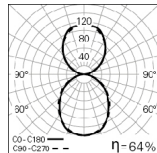

REBA 35 D/I LED Line
L1122 bLINE 4000K END

TO SPECIFY:

Linear suspended LED luminaire, with direct and indirect light, for continuous line. Extruded aluminium profile, anodised in natural colour and 35mm width. Injected polycarbonate end caps, without visible screws, and clip-in polycarbonate bLINE diffuser with up till 30m length in one single piece. Standard version with LED 4000K, CRI>80, MacAdam Step<3 and 60.000h lifetime (@L90, B10, Ta 25 C). Optional DALI dimmable LED driver, 3000K, Tunable White, suspension kit, transparent current supply cable and surface or recessed mounted ceiling rose. – as Roxo Lighting REBA 35 D/I LED Line.