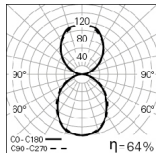

PHOTOMETRY

REBA 35 D/I LED Line
L1122 bLINE 4000K SRT