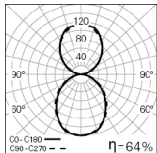

REBA 35 D/I LED Line
L1122 bLINE 4000K MID