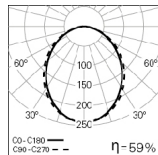

PHOTOMETRY

REBA 35 /E LED
L1143 bLINE 4000K

TO SPECIFY:

Linear recessed LED luminaire, with trim, individually mounted. Extruded aluminium profile, anodised in natural colour and 50mm width. Injected polycarbonate end caps, without visible screws, and clip-in polycarbonate bLINE diffuser. Standard version with LED 4000K, CRI>80, MacAdam Step<3 and 60.000h lifetime (@L90, B10, Ta 25 C). Optional DALI dimmable LED driver, 3000K and Tunable White. - as Roxo Lighting REBA 35 /E LED.

We reserve the right to make technical changes without prior notice. Electrical/Optical data are subjected to a tolerance of +/-10%.