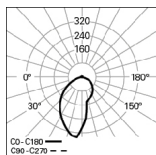

Wallmounted Direct/
Indirect

Wallmounted Direct

Wallmounted
Indirect

Screwless endcaps

PHOTOMETRY

REBA 50 /W D/I
bLINE

REBA 50 /W DIR
bLINE

REBA 50 /W IND
bLINE