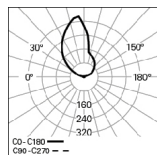

Wallmounted Direct/
Indirect

Wallmounted Direct

Wallmounted
Indirect

Screwless endcaps

PHOTOMETRY

REBA 50 /W D/I
bLINE

REBA 50 /W DIR
bLINE

REBA 50 /W IND
bLINE