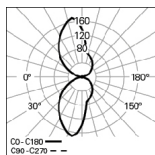

Wallmounted Direct/
Indirect

Wallmounted Direct

Wallmounted
Indirect

Screwless endcaps

PHOTOMETRY

REBA 50 /W D/I
bLINE

REBA 50 /W DIR
bLINE

REBA 50 /W IND
bLINE