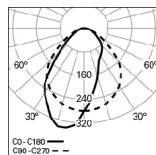

REBA 65
ASYM

TO SPECIFY:

Individual trimless recessed LED luminaire. Aluminium profile of 85mm width, epoxy polyester painted. ABS screwless end caps and bLINE opal diffuser or bGLARE microprismatic diffuser. Standard version with LED 4000K, RG1 (Photobiological Risk Group 1, according to IEC 62471), CRI>80, MacAdam Step<3 and 80.000 lifetime (@L90, B10, Ta 25 C). Luminaire efficiency above 100Lm/W. Optional dimmable DALI driver, 3000K, Tunable White, 3 hours emergency unit and steel safety cable. - as Roxo Lighting REBA 65 /T.

We reserve the right to make technical changes without prior notice. Electrical/Optical data are subjected to a tolerance of +/-10%.