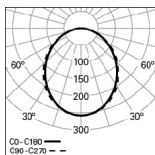

REBA 65
bLINE