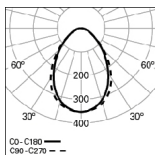

PHOTOMETRY

REBA 65
bGLARE