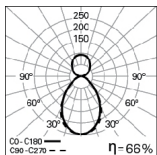

PHOTOMETRY

REBA 65 D/I LED Line
55W bGLARE 4000K