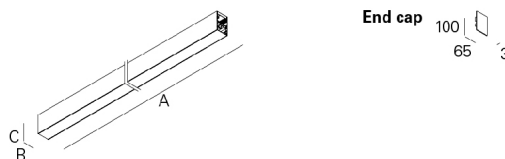

DIMENSIONS

Example code for order: 90343.L150.H.0049 (START) + 90343.L150.H (MIDDLE) + 90343.L150.H.0050 (END) + 3000 + 921900 + (2x) 9457 + (2x) 965200 + (2x) 931300 + 940500 + 971700 + (3x) 910408 (OPTIONS)

We reserve the right to make technical changes without prior notice. Electrical/Optical data are subjected to a tolerance of +/-10%.