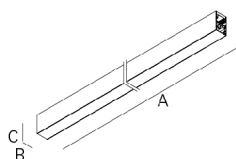

DIMENSIONS

Example code for order: 90343.L150.H.0049 (START) + 90343.L150.H (MIDDLE) + 90343.L150.H.0050 (END) + 3000 + 921900 + (2x) 9457 + (2x) 965200 + (2x) 931300 + 940500 + 971700 + (3x) 910408 (OPTIONS)

We reserve the right to make technical changes without prior notice. Electrical/Optical data are subjected to a tolerance of +/-10%.