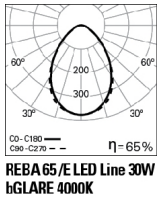

PHOTOMETRY

TO SPECIFY:

Linear recessed LED luminaire for continuous line and 77 mm width. Extruded aluminium profile, anodised in natural colour. Polycarbonate end caps without visible screws and polycarbonate bLINE or bGLARE diffuser. Standard version with 4000K, CRI>80 and 50.000h lifetime (@L80, B10, Ta 25 C). Optional 3000K, DALI dimmable driver, TunableWhite technology, connectors, light corners and 1 or 3 hours emergency unit. – as Roxo Lighting REBA 65 /E LED Line.