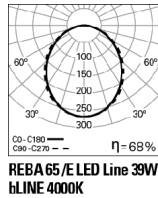

PHOTOMETRY

TO SPECIFY:

Linear recessed LED luminaire for continuous line and 77 mm width. Extruded aluminium profile, anodised in natural colour. Polycarbonate end caps without visible screws and polycarbonate bLINE or bGLARE diffuser. Standard version with 4000K, CRI>80 and 50.000h lifetime (@L80, B10, Ta 25 C). Optional 3000K, DALI dimmable driver, TunableWhite technology, connectors, light corners and 1 or 3 hours emergency unit. – as Roxo Lighting REBA 65 /E LED Line.