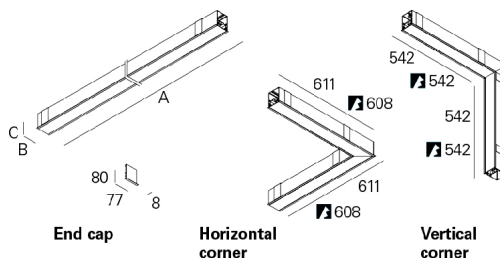

COLOUR / FINISH

Code	Description
□ W	White
■ B	Black

DIMENSIONS

OPTIONS

Colour temperature

3000K
Tunable white

Order code
3000
T000

Start Kit

Start kit
• Two end caps included.

Order code
921400

Through-wiring

1,5 mm² through-wiring
3 x 1,5 mm²
5 x 1,5 mm²
7 x 1,5 mm²
9 x 1,5 mm²
2,5 mm² through-wiring
3 x 2,5 mm²
5 x 2,5 mm²
7 x 2,5 mm²
9 x 2,5 mm²

Order code
9456
9457
9460
9486
9458
9459
9461
9487

Connectors

KIT 7-pole WAGO (male and female)
Connector 7-pole WAGO male
Connector 7-pole WAGO female

Order code
965200
965201
965202

Body connector KIT

Body connector
• Galvanised connector, includes screws.

Order code
930500

Light corners (bGLARE)

Horizontal corner
30W HF **90345.H210.E**
30W DALI **90345.H210.H**
Vertical corner
30W HF **90345.V210.E**
30W DALI **90345.V210.H**

• LED light corner luminaire includes complete gear tray with non-Dimmable or DALI LED driver and bGLARE polycarbonate diffuser.

Light corners (bLINE)

Horizontal corner
39W HF **90200.H210.E**
39W DALI **90200.H210.H**
Vertical corner
39W HF **90200.V210.E**
39W DALI **90200.V210.H**

• LED light corner luminaire includes complete gear tray with non-Dimmable or DALI LED driver and bGLARE polycarbonate diffuser.

Blank parts

1,5m length **991800**
3m length **991801**

• Includes empty aluminium body and blanking cover.

We reserve the right to make technical changes without prior notice.
Electrical/Optical data are subjected to a tolerance of +/-10%.