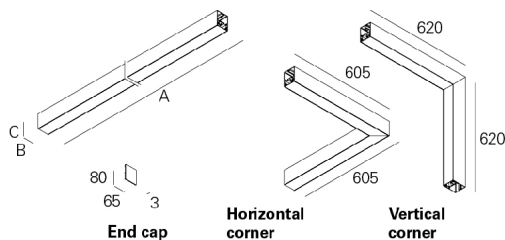

COLOUR / FINISH

Code	Description
W	White
B	Black

DIMENSIONS

OPTIONS

Colour temperature

3000K
Tunable white

Order code
3000
T000

Start Kit

Start kit
• Two end caps included.

Order code
920700

Through-wiring

1,5 mm² through-wiring
3 x 1,5 mm²
5 x 1,5 mm²
7 x 1,5 mm²
9 x 1,5 mm²
2,5 mm² through-wiring
3 x 2,5 mm²
5 x 2,5 mm²
7 x 2,5 mm²
9 x 2,5 mm²

Order code
9456
9457
9460
9486
9458
9459
9461
9487

Connectors

KIT 7-pole WAGO (male and female)
Connector 7-pole WAGO male
Connector 7-pole WAGO female

Order code
965200
965201
965202

Body connector KIT

Body connector
• Galvanised connector, includes screws.

Order code
930500

Light corners (bGLARE)

Horizontal corner
30W HF
30W DALI
Vertical corner
30W HF
30W DALI

Order code
90338.H210.E
90338.H210.H
90338.V210.E
90338.V210.H

• LED light corner luminaire includes complete gear tray with non-Dimmable or DALI LED driver and bGLARE polycarbonate diffuser.

Light corners (bLINE)

Horizontal corner
39W HF
39W DALI
Vertical corner
39W HF
39W DALI

Order code
90198.H210.E
90198.H210.H
90198.V210.E
90198.V210.H

• LED light corner luminaire includes complete gear tray with non-Dimmable or DALI LED driver and bLINE diffuser.

Ceiling rose

Recessed
Grey
White
Black
Surface
Grey
White
Black

Order code
971402
971400
971401
971702
971700
971701

We reserve the right to make technical changes without prior notice.
Electrical/Optical data are subjected to a tolerance of +/-10%.