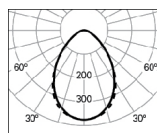

Clip-in diffuser system

Suspension detail

End caps without visible screws

PHOTOMETRY

REBA 65 LED Line 30W
bGLARE 4000K

REBA 65 LED Line 39W
bLINE 4000K

TO SPECIFY:

Linear surface or suspended LED luminaire for continuous line and 65 mm width. Extruded aluminium profile, anodised in natural colour. Polycarbonate end caps without visible screws and polycarbonate bLINE or bGLARE diffuser. Standard version with 4000K, CRI>80 and 50.000h lifetime (@L80, B10, Ta 25 C). Optional 3000K, DALI dimmable driver, TunableWhite technology, connectors, light corners and 1 or 3 hours emergency unit. Suspension kit, current supply cable and ceiling rose as accessories. – as Roxo Lighting REBA 65 LED Line