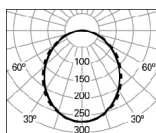

Clip-in diffuser system

Suspension detail

End caps without visible screws

PHOTOMETRY

REBA 65 LED Line 30W
bGLARE 4000K

REBA 65 LED Line 39W
bLINE 4000K

TO SPECIFY:

Linear surface or suspended LED luminaire for continuous line and 65 mm width. Extruded aluminium profile, anodised in natural colour. Polycarbonate end caps without visible screws and polycarbonate bLINE or bGLARE diffuser. Standard version with 4000K, CRI>80 and 50.000h lifetime (@L80, B10, Ta 25 C). Optional 3000K, DALI dimmable driver, TunableWhite technology, connectors, light corners and 1 or 3 hours emergency unit. Suspension kit, current supply cable and ceiling rose as accessories. – as Roxo Lighting REBA 65 LED Line