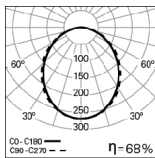

PHOTOMETRY

REBA 65 /P LED 39W
bLINE 4000K

TO SPECIFY:

Linear wall mounted LED luminaire, individually mounted and 65 mm width. Extruded aluminium profile, anodised in natural colour. Polycarbonate end caps without visible screws and polycarbonate bLINE diffuser. Standard version with 4000K, CRI>80 and 50.000h lifetime (@L80, B10, Ta 25 C). Optional 3000K, DALI dimmable driver, TunableWhite technology and 1 or 3 hours emergency unit. – as Roxo Lighting REBA 65 /P LED.

We reserve the right to make technical changes without prior notice. Electrical/Optical data are subjected to a tolerance of +/-10%.