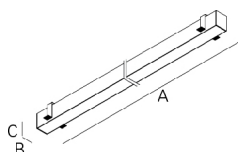

DIMENSIONS

Example code for order: 90335.L150.E (HF) + 3000 + K3 (OPTIONS)

We reserve the right to make technical changes without prior notice.
Electrical/Optical data are subjected to a tolerance of +/-10%.