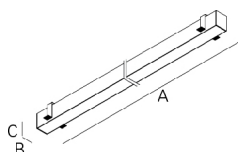

DIMENSIONS

Example code for order: 90335.L150.E (HF) + 3000 + K3 (OPTIONS)

We reserve the right to make technical changes without prior notice. Electrical/Optical data are subjected to a tolerance of +/-10%.