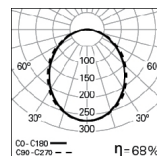

REBA 65 /T LED 39W
bLINE 4000K

TO SPECIFY:

Linear recessed trimless LED luminaire, individually mounted and 65 mm width. Extruded aluminium profile, anodized in natural colour. Polycarbonate screwless end caps and polycarbonate bLINE or bGLARE diffuser. Standard version with 4000K, CRI>80 and 50000h lifetime (@L80, B10, Ta 25 C). Optional DALI dimmable driver and 3000K or TunableWhite technology and 1 or 3 hours emergency unit. – as Roxo Lighting REBA 65 /T LED

We reserve the right to make technical changes without prior notice. Electrical/Optical data are subjected to a tolerance of +/-10%.