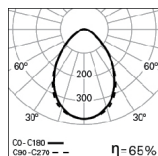

PHOTOMETRY

REBA 65 /T LED 30W
bGLARE 4000K