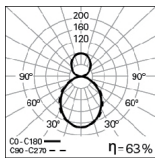

PHOTOMETRY

REBA D/I LED Line 54W
bLINE 4000K

TO SPECIFY:

Linear direct/indirect suspended LED luminaire for continuous line and 50 mm width. Extruded aluminium profile, anodised in natural colour. Aluminium end caps without visible screws and polycarbonate bLINE diffuser. Standard version with 4000K, CRI>80 and 50.000h lifetime (@L80, B10, Ta 25 C). Optional 3000K, DALI dimmable driver, TunableWhite technology, connectors and 1 or 3 hours emergency unit. Suspension kit, current supply cable, connectors and ceiling rose as accessories. – as Roxo Lighting REBA D/I LED Line.

We reserve the right to make technical changes without prior notice. Electrical/Optical data are subjected to a tolerance of +/-10%.