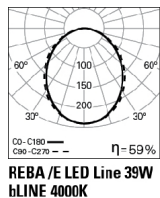

PHOTOMETRY

TO SPECIFY:

Linear recessed LED luminaire for continuous line and 62 mm width. Extruded aluminium profile, anodised in natural colour. Polycarbonate end caps without visible screws and polycarbonate bLINE diffuser or bGLARE diffuser. Standard version with 4000K, CRI>80 and 50.000h lifetime (@L80, B10, Ta 25 C). Optional 3000K, DALI dimmable driver, TunableWhite technology, light corners and 1 or 3 hours emergency unit. – as Indelague REBA /E LED Line.

We reserve the right to make technical changes without prior notice. Electrical/Optical data are subjected to a tolerance of +/-10%.