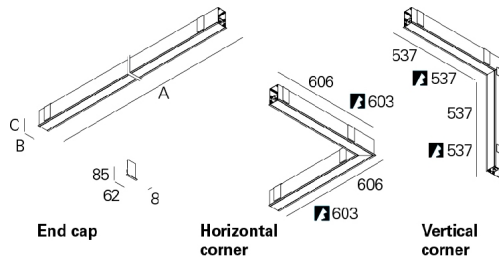

COLOUR / FINISH

Code	Description
□ W	White
■ B	Black

DIMENSIONS

OPTIONS

Colour temperature

3000K
Tunable white

Order code
3000
T000

Start kit

Start kit
• Two end caps included.

Order code
922000

Through-wiring

1,5 mm² through-wiring
3 x 1,5 mm²
5 x 1,5 mm²
2,5 mm² through-wiring
3 x 2,5 mm²
5 x 2,5 mm²

Order code
9456
9457
9458
9459

Connectors

KIT 3-pole Mini Wieland GST15i3 (male and female) **965000**
Connector 3-pole Mini Wieland GST15i3 male **965001**
Connector 3-pole Mini Wieland GST15i3 female **965002**
KIT 5-pole Mini Wieland GST15i5 DIM (male and female) **965100**
Connector 5-pole Mini Wieland GST15i5 DIM male **965101**
Connector 5-pole Mini Wieland GST15i5 DIM female **965102**

Order code
965000
965001
965002
965100
965101
965102

Body connector KIT

Body connector
• Galvanised connector, includes screws.

Order code
930201

Blank parts

1,5m length
3m length
• Includes empty aluminium body and blanking cover.

Order code
991600
991601

Light corners (bLINE)

Horizontal
39W HF
39W DALI
Vertical
39W HF
39W DALI

Order code
90333.H210.E
90333.H210.H
90333.V210.E
90333.V210.H

• LED light corner luminaire includes complete gear tray with non-Dimmable or DALI LED driver and bLINE diffuser.

Cantos iluminados (bGLARE)

Horizontal
30W HF
30W DALI
Vertical
30W HF
30W DALI

Código
90112.H210.E
90112.H210.H
90112.V210.E
90112.V210.H

• Módulo angular iluminado em LED, inclui driver com ou sem regulação de fluxo e difusor bGLARE.

We reserve the right to make technical changes without prior notice.
Electrical/Optical data are subjected to a tolerance of +/-10%.