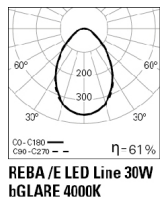

PHOTOMETRY

TO SPECIFY:

Linear recessed LED luminaire for continuous line and 62 mm width. Extruded aluminium profile, anodised in natural colour. Polycarbonate end caps without visible screws and polycarbonate bLINE diffuser or bGLARE diffuser. Standard version with 4000K, CRI>80 and 50.000h lifetime (@L80, B10, Ta 25 C). Optional 3000K, DALI dimmable driver, TunableWhite technology, light corners and 1 or 3 hours emergency unit. – as Indelague REBA /E LED Line.

We reserve the right to make technical changes without prior notice. Electrical/Optical data are subjected to a tolerance of +/-10%.