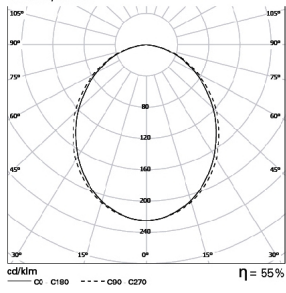

PHOTOMETRY

REBA /P 1x28W BLINE
1 x 28W/840 HE

DIMENSIONS

TO SPECIFY:

Wall mounted direct or indirect T5(G5) aluminium profile luminaire with BLINE opal polycarbonate diffuser. Optional dimmable versions - as Roxo Lighting REBA /P.

We reserve the right to make technical changes without prior notice.
Electrical/Optical data are subjected to a tolerance of +/-10%.