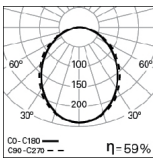

PHOTOMETRY

REBA /P LED 39W
bLINE 4000K

TO SPECIFY:

Linear wall mounted LED luminaire, individually mounted and 50 mm width. Extruded aluminium profile, anodised in natural colour. Polycarbonate end caps without visible screws and polycarbonate bLINE diffuser. Standard version with 4000K, CRI>80 and 50.000h lifetime (@L80, B10, Ta 25 C). Optional 3000K, DALI dimmable driver, TunableWhite technology and 1 or 3 hours emergency unit. – as Indelague REBA /P LED.

We reserve the right to make technical changes without prior notice. Electrical/Optical data are subjected to a tolerance of +/-10%.