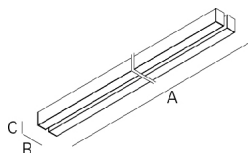

DIMENSIONS

Example code for order: 90047.L240.H (DALI) + 3000 + 910402 + 940500 + 971400 (OPTIONS)

We reserve the right to make technical changes without prior notice.
Electrical/Optical data are subjected to a tolerance of +/-10%.