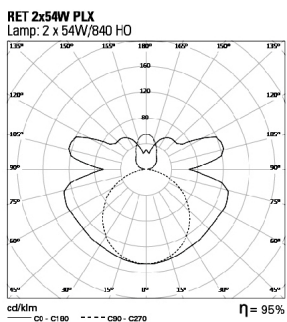

PHOTOMETRY

DIMENSIONS

TO SPECIFY:

Moisture proof luminaire equipped with IP65 lamp holder. Version with single/twin for 14/24/28/35/49/54W T5(G5) or 18/36/58W □ T8(G13) fluorescent lamp. Body in polyester reinforced with fiberglass. Optional dimmable version - as Roxo Lighting RET.

We reserve the right to make technical changes without prior notice. Electrical/Optical data are subjected to a tolerance of +/-10%.