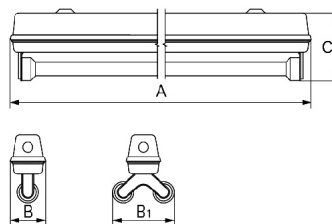

PHOTOMETRY

DIMENSIONS

TO SPECIFY:

Moisture proof luminaire equipped with IP65 lamp holder. Version with single/twin for 14/24/28/35/49/54W T5(G5) or 18/36/58W □ T8(G13) fluorescent lamp. Body in polyester reinforced with fiberglass. Optional dimmable version - as Roxo Lighting RET.

We reserve the right to make technical changes without prior notice. Electrical/Optical data are subjected to a tolerance of +/-10%.