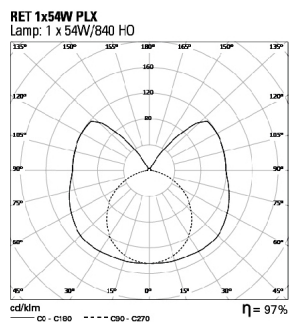

PHOTOMETRY

DIMENSIONS

TO SPECIFY:

Moisture proof luminaire equipped with IP65 lamp holder. Version with single/twin for 14/24/28/35/49/54W T5(G5) or 18/36/58W □ T8(G13) fluorescent lamp. Body in polyester reinforced with fiberglass. Optional dimmable version - as Roxo Lighting RET.

We reserve the right to make technical changes without prior notice. Electrical/Optical data are subjected to a tolerance of +/-10%.