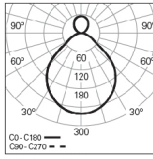

We reserve the right to make technical changes without prior notice. Electrical/Optical data are subjected to a tolerance of +/-10%.

PHOTOMETRY

ROFY 60 D/I
HO LIGHT+

ROFY 60 D/I
HO gCONTROL+

TO SPECIFY:

Surface (wall and ceiling) or suspended circular LED luminaire with low height body, with direct and indirect light. Powder coated extruded aluminium body, available in 16 different colours. Available in 5 diameters, 300, 400, 600, 900 and 1150mm, with opal acrylic diffuser (PMMA) for homogenous light diffusion or with microprismatic diffuser for glare control. Standard version with 4000K LED, RG1 (Photobiological Risk Group 1, according to IEC 62471), CRI>80, 80.000 lifetime (@L80, B10, Ta 25 C). Available as option in 3000K, Tunable White (2700-6500K), with dimmable DALI driver, 3h emergency unit, S10 suspension and transparent current supply cable. Possible to choose between recessed ceiling rose T5 D90 or surface mounted ceiling rose T24 D95 and central surface mounted ceiling rose T21. – as Indelague ROFY 60 D/I.