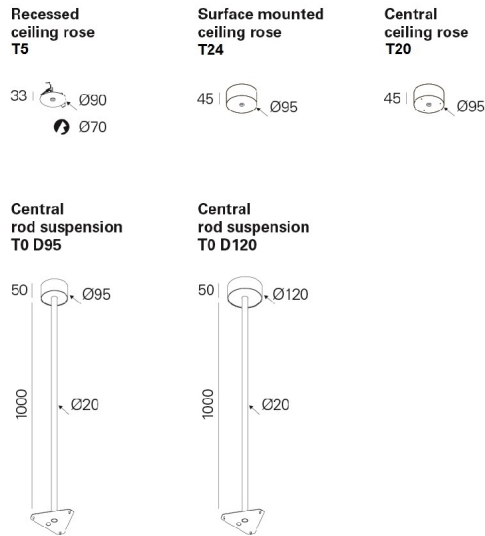

Materials: Body: Extruded aluminium and steel sheet.

Surface Finish: Powder coated.

gCONTROL+ - Microprismatic PMMA diffuser

LED	UGR	W	Lm Output	Lm/W	AxB (mm)	K3	HF	DALI
	≤19	32	3752	117	Ø400x60	-	90587.L400.E	90587.L400.H
	≤19	56	6930	124	Ø600x60	•	90587.L600.E	90587.L600.H
	≤19	84	11296	134	Ø900x60	•	90587.L900.E	90587.L900.H
	≤19	137	18150	132	Ø1150x60	•	90587.L115.E	90587.L115.H

LIGHT+ - Opal PMMA diffuser

LED	UGR	W	Lm Output	Lm/W	AxB (mm)	K3	HF	DALI
	≤25	32	3906	122	Ø400x60	-	90589.L400.E	90589.L400.H
	≤22	56	7222	134	Ø600x60	•	90589.L600.E	90589.L600.H
	≤22	84	11883	141	Ø900x60	•	90589.L900.E	90589.L900.H
	≤22	137	19360	141	Ø1150x60	•	90589.L115.E	90589.L115.H

We reserve the right to make technical changes without prior notice.
Electrical/Optical data are subjected to a tolerance of +/-10%.

COLOUR / FINISH

Code	Description
W	White
G	Grey
B	Black
U	Blue
V	Green
T	Yellow
K	Red
N	Jungle
D	Golden eye
O	Sahara
L	Autumn
R	Rusty chain
C	Pure chocolate
1	Mist
9	Dark rock
I	Carbon

DIMENSIONS

D (mm)
 Ø400
 Ø600
 Ø900
 Ø1150

OPTIONS

Colour temperature

3000K
 Tunable White

Order code
3000
T000

Ceiling rose

	Order Code
Ceiling rose	
Circular surface T24	978600
Circular recessed T5	971300
Ceiling rose (Dali with emergency kit)	
Circular surface T26	978601
Circular recessed T27	978700