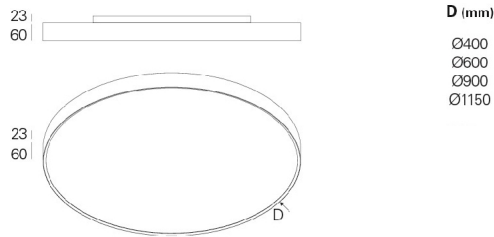

Materials: Body: Extruded aluminium and steel sheet.

Surface Finish: Powder coated.

gCONTROL+ - Microprismatic PMMA diffuser

LED	UGR	W	Lm Output	Lm/W	AxB (mm)	K3	HF	DALI
	≤19	32	3752	117	Ø400x60	-	90587.L400.E	90587.L400.H
	≤19	56	6930	124	Ø600x60	•	90587.L600.E	90587.L600.H
	≤19	84	11296	134	Ø900x60	•	90587.L900.E	90587.L900.H
	≤19	137	18150	132	Ø1150x60	•	90587.L115.E	90587.L115.H

LIGHT+ - Opal PMMA diffuser

LED	UGR	W	Lm Output	Lm/W	AxB (mm)	K3	HF	DALI
	≤25	32	3906	122	Ø400x60	-	90589.L400.E	90589.L400.H
	≤22	56	7222	134	Ø600x60	•	90589.L600.E	90589.L600.H
	≤22	84	11883	141	Ø900x60	•	90589.L900.E	90589.L900.H
	≤22	137	19360	141	Ø1150x60	•	90589.L115.E	90589.L115.H

DIMENSIONS

D (mm)
 Ø400
 Ø600
 Ø900
 Ø1150

OPTIONS

Colour temperature

3000K
 Tunable White

Order code
3000
T000

Ceiling rose

	Order Code
Ceiling rose	
Circular surface T24	978600
Circular recessed T5	971300
Ceiling rose (Dali with emergency kit)	
Circular surface T26	978601
Circular recessed T27	978700

• To order this option, please choose colour required to the ceiling rose.

Suspension rod

	Order code
Suspension rod	
Ø95 mm (Ø400-600 mm)	913000
Ø120 mm (Ø900-1150 mm)	913010

We reserve the right to make technical changes without prior notice.
 Electrical/Optical data are subjected to a tolerance of +/-10%.