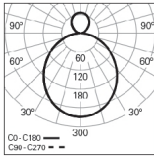

We reserve the right to make technical changes without prior notice. Electrical/Optical data are subjected to a tolerance of +/-10%.

PHOTOMETRY

ROFY 60 D/I
HO LIGHT+

ROFY 60 D/I
HO gCONTROL+

TO SPECIFY:

Surface (wall and ceiling) or suspended circular LED luminaire with low height body, with direct and indirect light. Powder coated extruded aluminium body, available in 16 different colours. Available in 5 diameters, 300, 400, 600, 900 and 1150mm, with opal acrylic diffuser (PMMA) for homogenous light diffusion or with microprismatic diffuser for glare control. Standard version with 4000K LED, RG1 (Photobiological Risk Group 1, according to IEC 62471), CRI>80, 80.000 lifetime (@L80, B10, Ta 25 C). Available as option in 3000K, Tunable White (2700-6500K), with dimmable DALI driver, 3h emergency unit, S10 suspension and transparent current supply cable. Possible to choose between recessed ceiling rose T5 D90 or surface mounted ceiling rose T24 D95 and central surface mounted ceiling rose T21. – as Indelague ROFY 60 D/I.