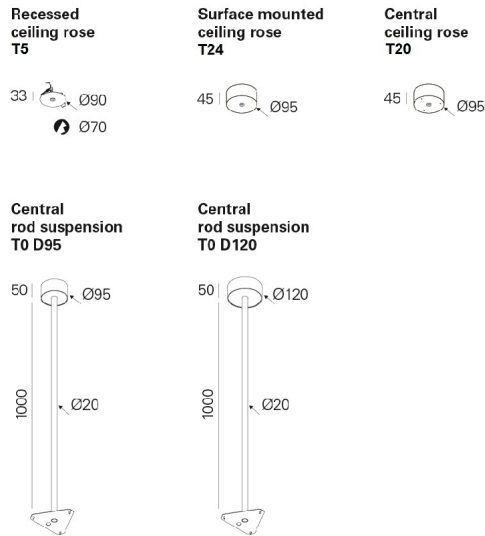

**Mounting:** Surface/Suspended.

**Light Distribution:** Direct.

**Light Source:** LED 4000K, RG1, CRI>80, 80.000h life (@L90, B10, Ta 25 C).

**Optical System:** Diffuser: Opal or Microprismatic.

**Control Gear:** LED driver, 220-240VAC-50/60Hz.

**Materials:** Body: Extruded aluminium and steel sheet.

**Surface Finish:** Powder coated epoxy polyester.

gCONTROL+ - Microprismatic PMMA diffuser

LED	UGR	W	Lm Output	Lm/W	AxB (mm)	K3	HF	DALI
	≤19	17	1825	107	Ø300x60	-	90583.L300.E	90583.L300.H
	≤19	25	3000	120	Ø400x60	-	90583.L400.E	90583.L400.H
	≤19	44	5501	125	Ø600x60	•	90583.L600.E	90583.L600.H
	≤19	66	8778	133	Ø900x60	•	90583.L900.E	90583.L900.H
	≤19	106	14445	136	Ø1150x60	•	90583.L115.E	90583.L115.H

LIGHT+ - Opal PMMA diffuser

LED	UGR	W	Lm Output	Lm/W	AxB (mm)	K3	HF	DALI
	≤25	17	1950	115	Ø300x60	-	90585.L300.E	90585.L300.H
	≤25	25	3160	126	Ø400x60	-	90585.L400.E	90585.L400.H
	≤25	44	5883	134	Ø600x60	•	90585.L600.E	90585.L600.H
	≤25	66	9462	143	Ø900x60	•	90585.L900.E	90585.L900.H
	≤25	106	15571	147	Ø1150x60	•	90585.L115.E	90585.L115.H

### DIMENSIONS

D (mm)  
 Ø300  
 Ø400  
 Ø600  
 Ø900  
 Ø1150