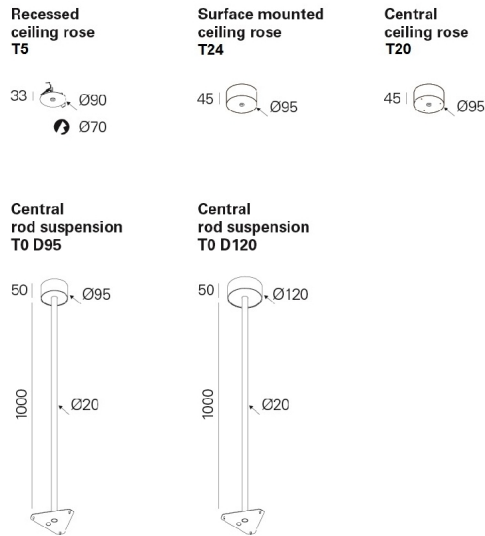

Light Distribution: Direct.

Light Source: LED 4000K, RG1, CRI>80, 80.000h life (@L90, B10, Ta 25 C).

Optical System: Diffuser: Opal or Microprismatic.

Control Gear: LED driver, 220-240VAC-50/60Hz.

Materials: Body: Extruded aluminium and steel sheet.

LIGHT+ - Opal PMMA diffuser

LED	UGR	W	Lm Output	Lm/W	AxB (mm)	K3	HF	DALI
	≤25	17	1950	115	Ø300x60	-	90585.L300.E	90585.L300.H
	≤25	25	3160	126	Ø400x60	-	90585.L400.E	90585.L400.H
	≤25	44	5883	134	Ø600x60	•	90585.L600.E	90585.L600.H
	≤25	66	9462	143	Ø900x60	•	90585.L900.E	90585.L900.H
	≤25	106	15571	147	Ø1150x60	•	90585.L115.E	90585.L115.H

We reserve the right to make technical changes without prior notice. Electrical/Optical data are subjected to a tolerance of +/-10%.

COLOUR / FINISH

Code	Description
W	White
G	Grey
B	Black
U	Blue
V	Green
T	Yellow
K	Red
N	Jungle
D	Golden eye
O	Sahara
L	Autumn
R	Rusty chain
C	Pure chocolate
1	Mist
9	Dark rock
I	Carbon

DIMENSIONS

D (mm)
 Ø300
 Ø400
 Ø600
 Ø900
 Ø1150

OPTIONS

Colour temperature

3000K
 Tunable White

Order code
3000
T000

Suspension rod

Suspension rod
 Ø95 mm (Ø400-600 mm)
 Ø120 mm (Ø900-1150 mm)