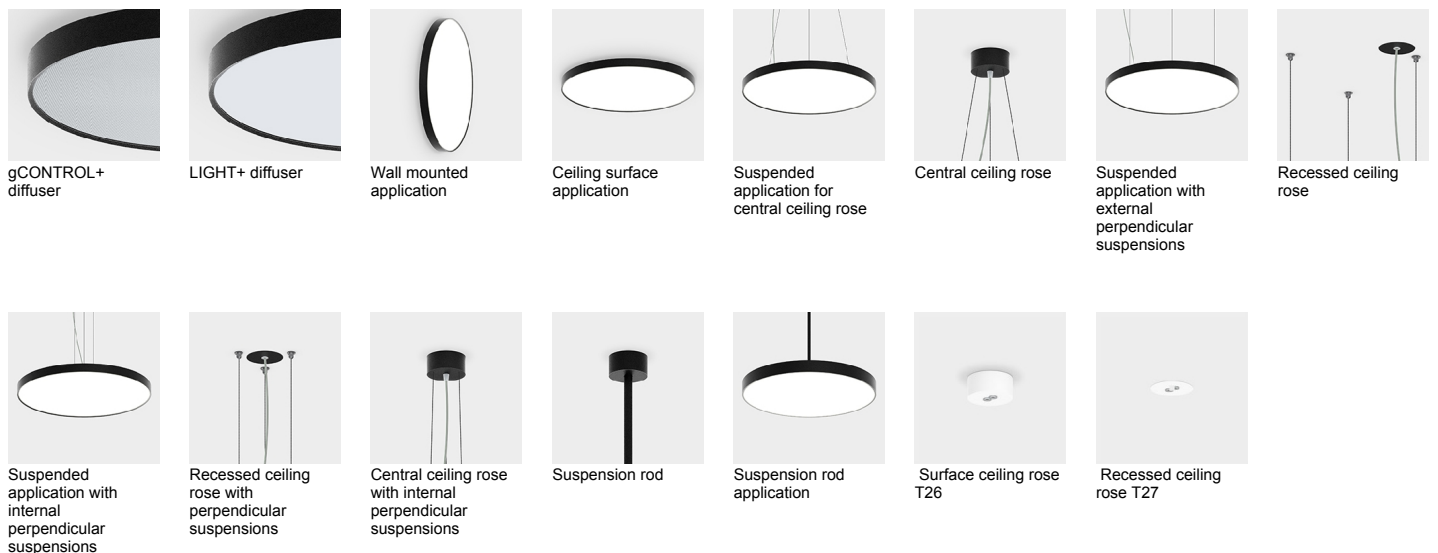

DETAILS

We reserve the right to make technical changes without prior notice. Electrical/Optical data are subjected to a tolerance of +/-10%.