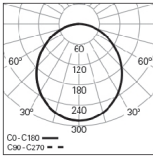

Low output version

DETAILS

We reserve the right to make technical changes without prior notice. Electrical/Optical data are subjected to a tolerance of +/-10%.

PHOTOMETRY

ROFY 60
HO LIGHT+

ROFY 60
HO gCONTROL+