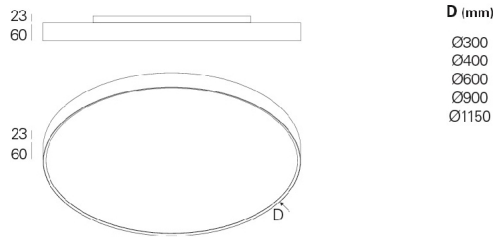

Light Distribution: Direct.

Light Source: LED 4000K, RG1, CRI>80, 80.000h life (@L90, B10, Ta 25 C).

Optical System: Diffuser: Opal or Microprismatic.

Control Gear: LED driver, 220-240VAC-50/60Hz.

Materials: Body: Extruded aluminium and steel sheet.

Surface Finish: Powder coated epoxy polyester.

gCONTROL+ - Microprismatic PMMA diffuser

LED	UGR	W	Lm Output	Lm/W	AxB (mm)	K3	HF	DALI
	≤19	17	1825	107	Ø300x60	-	90583.L300.E	90583.L300.H
	≤19	25	3000	120	Ø400x60	-	90583.L400.E	90583.L400.H
	≤19	44	5501	125	Ø600x60	•	90583.L600.E	90583.L600.H
	≤19	66	8778	133	Ø900x60	•	90583.L900.E	90583.L900.H
	≤19	106	14445	136	Ø1150x60	•	90583.L115.E	90583.L115.H

LIGHT+ - Opal PMMA diffuser

LED	UGR	W	Lm Output	Lm/W	AxB (mm)	K3	HF	DALI
	≤25	17	1950	115	Ø300x60	-	90585.L300.E	90585.L300.H
	≤25	25	3160	126	Ø400x60	-	90585.L400.E	90585.L400.H
	≤25	44	5883	134	Ø600x60	•	90585.L600.E	90585.L600.H
	≤25	66	9462	143	Ø900x60	•	90585.L900.E	90585.L900.H
	≤25	106	15571	147	Ø1150x60	•	90585.L115.E	90585.L115.H

DIMENSIONS

D (mm)
 Ø300
 Ø400
 Ø600
 Ø900
 Ø1150

OPTIONS

Colour temperature

3000K
 Tunable White

Order code
3000
T000

Suspension rod

Suspension rod
 Ø95 mm (Ø400-600 mm)
 Ø120 mm (Ø900-1150 mm)