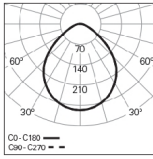

Low output version

DETAILS

We reserve the right to make technical changes without prior notice. Electrical/Optical data are subjected to a tolerance of +/-10%.

PHOTOMETRY

ROFY 60
HO LIGHT+

ROFY 60
HO gCONTROL+