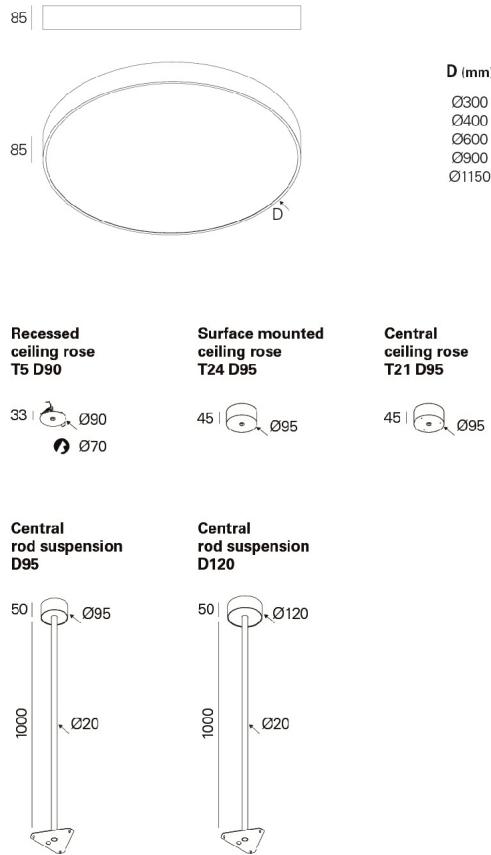

COLOUR / FINISH

Code	Description
W	White
G	Grey
B	Black
U	Blue
V	Green
T	Yellow
K	Red
N	Jungle
D	Golden eye
O	Sahara
L	Autumn
R	Rusty chain
C	Pure chocolate
1	Mist
9	Dark rock
I	Carbon

DIMENSIONS

OPTIONS

Colour temperature

3000K
Tunable White

Order code
3000
T000

Ceiling rose

	Order Code
Ceiling rose	
Circular surface T24	978600
Circular recessed T5	971300
Ceiling rose (Dali with emergency kit)	
Circular surface T26	978601
Circular recessed T27	978700

• To order this option, please choose colour required to the ceiling rose

Central ceiling rose

	Order code
Central ceiling rose	
Ceiling rose T21	977211
Ceiling Central rose (Dali with emergency kit)	
Ceiling rose T28	977230

• To order this option, please choose colour required to the ceiling rose.

Suspension rod

	Order code
Suspension rod	
Ø95 mm (Ø400-600 mm)	913000
Ø120 mm (Ø900-1150 mm)	913010

We reserve the right to make technical changes without prior notice.
Electrical/Optical data are subjected to a tolerance of +/-10%.