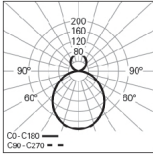

PHOTOMETRY

ROFY 85 D/I
HO LIGHT+