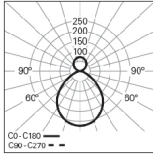

ROFY 85 D/I
HO gCONTROL+

TO SPECIFY:

Suspended circular LED luminaire, with direct and indirect light. Powder coated extruded aluminium body, available in 16 different colours. Available in 5 diameters, 300, 400, 600, 900 and 1150mm, with opal acrylic diffuser (PMMA) for homogenous light diffusion or with microprismatic diffuser for glare control. Standard version with 4000K LED, RG1 (Photobiological Risk Group 1, according to IEC 62471), CRI>80, 80.000 lifetime (@L80, B10, Ta 25 C). Available as option in 3000K, Tunable White (2700-6500K), with dimmable DALI driver, 3h emergency unit, S10 suspension and transparent current supply cable. Possible to choose between recessed ceiling rose T5 D90 or surface mounted ceiling rose T24 D95 and central surface mounted ceiling rose T21. – as Roxo Lighting ROFY 85 D/I.

We reserve the right to make technical changes without prior notice.
Electrical/Optical data are subjected to a tolerance of +/-10%.