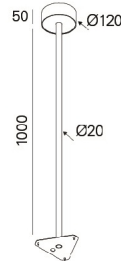

Central rod suspension D120