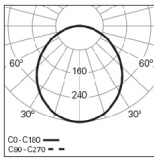

PHOTOMETRY

ROFY 85
HO LIGHT+