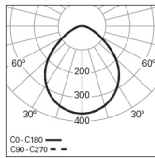

ROFY 85
HO gCONTROL+

TO SPECIFY:

Surface (wall and ceiling) or suspended circular LED luminaire. Powder coated extruded aluminium body, available in 16 different colours. Available in 5 diameters, 300, 400, 600, 900 and 1150mm, with opal acrylic diffuser (PMMA) for homogenous light diffusion or with microprismatic diffuser for glare control. Standard version with 4000K LED, RG1 (Photobiological Risk Group 1, according to IEC 62471), CRI>80, 80.000 lifetime (@L80, B10, Ta 25 C). Available as option in 3000K, Tunable White (2700-6500K), with dimmable DALI driver, 3h emergency unit, S10 suspension and transparent current supply cable. Possible to choose between recessed ceiling rose T5 D90 or surface mounted ceiling rose T24 D95 and central surface mounted ceiling rose T21. – as Indelague ROFY 85.

We reserve the right to make technical changes without prior notice.
Electrical/Optical data are subjected to a tolerance of +/-10%.