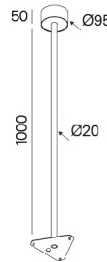

Central rod suspension D95