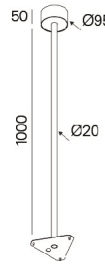

Central rod suspension D95