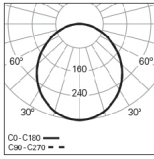

PHOTOMETRY

ROFY 85
HO LIGHT+