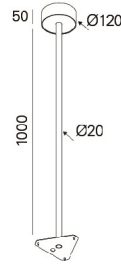

Central rod suspension D120