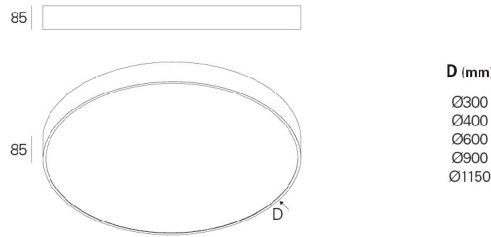

LIGHT+ - Opal PMMA diffuser

LED	UGR	W	Lm Output	Lm/W	AxB (mm)	K3	kg	HF	DALI
	≤25	17	2000	118	Ø300x85	-	-	90619.L300.E	90619.L300.H
	≤25	25	3200	128	Ø400x85	-	-	90619.L400.E	90619.L400.H
	≤25	44	6341	144	Ø600x85	•	-	90619.L600.E	90619.L600.H
	≤25	66	9918	150	Ø900x85	•	-	90619.L900.E	90619.L900.H
	≤25	106	16321	154	Ø1150x85	•	-	90619.L115.E	90619.L115.H

COLOUR / FINISH

Code	Description
□ W	White
■ G	Grey
■ B	Black
■ U	Blue
■ V	Green
■ T	Yellow
■ K	Red

We reserve the right to make technical changes without prior notice. Electrical/Optical data are subjected to a tolerance of +/-10%.

COLOUR / FINISH

Code	Description
N	Jungle
D	Golden eye
O	Sahara
L	Autumn
R	Rusty chain
C	Pure chocolate
1	Mist
9	Dark rock
I	Carbon

DIMENSIONS

D (mm)
 Ø300
 Ø400
 Ø600
 Ø900
 Ø1150

Recessed ceiling rose T5 D90