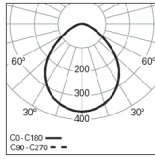

ROFY 85
HO gCONTROL+

TO SPECIFY:

Surface (wall and ceiling) or suspended circular LED luminaire. Powder coated extruded aluminium body, available in 16 different colours. Available in 5 diameters, 300, 400, 600, 900 and 1150mm, with opal acrylic diffuser (PMMA) for homogenous light diffusion or with microprismatic diffuser for glare control. Standard version with 4000K LED, RG1 (Photobiological Risk Group 1, according to IEC 62471), CRI>80, 80.000 lifetime (@L80, B10, Ta 25 C). Available as option in 3000K, Tunable White (2700-6500K), with dimmable DALI driver, 3h emergency unit, S10 suspension and transparent current supply cable. Possible to choose between recessed ceiling rose T5 D90 or surface mounted ceiling rose T24 D95 and central surface mounted ceiling rose T21. – as Roxo Lighting ROFY 85.

We reserve the right to make technical changes without prior notice.
Electrical/Optical data are subjected to a tolerance of +/-10%.