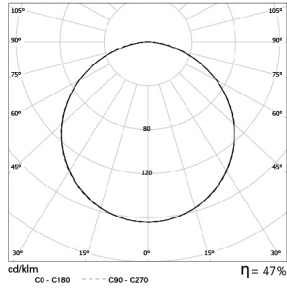

PHOTOMETRY

ROFY 1x21W + 8x14W DOP
Lamp: 1 x 21W/840 + 8 x 14W/840

TO SPECIFY:

Surface or suspended T5(G5) or Compact fluorescent TC-L (2G11) luminaire with five sizes available (Ø350, Ø450, Ø650, Ø950 and Ø1250mm) and round opal polycarbonate diffuser. Optional white, grey, black, red, yellow, green or blue finish and 1 or 3 hours emergency available – as Roxo Lighting ROFY.

We reserve the right to make technical changes without prior notice.
Electrical/Optical data are subjected to a tolerance of +/-10%.