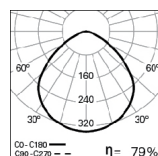

ROFY /E LED 36W
gCONTROL 4000K

TO SPECIFY:

Recessed circular LED luminaire. Available in 4 sizes (Ø 400, 600, 900 and 1150mm) equipped with polycarbonate microprismatic gCONTROL/gCONTROL+ or DOZ opal polycarbonate diffuser. Standard version with LED 4000K, CRI>80 and 50.000h lifetime (@L80, B10, Ta 25 C). Optional 3000K, DALI dimmable driver, TunableWhite technology and 1 or 3 hours emergency unit. Available in 16 different colours – as Indelague ROFY /E LED

We reserve the right to make technical changes without prior notice.
Electrical/Optical data are subjected to a tolerance of +/-10%.