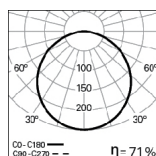

ROFY /E LED 105W
DOZ 4000K