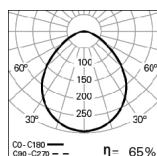

PHOTOMETRY

ROFY /E LED 68W
gCONTROL+ 4000K