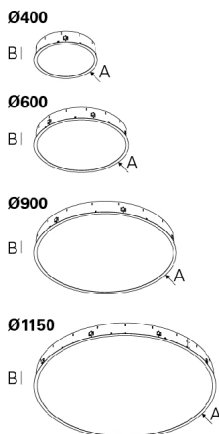

COLOUR / FINISH

Code	Description
G	Grey
B	Black
U	Blue
V	Green
T	Yellow
K	Red
N	Jungle
D	Golden eye
O	Sahara
L	Autumn
R	Rusty chain
C	Pure chocolate
1	Mist
9	Dark rock
I	Carbon

DIMENSIONS

OPTIONS

Colour temperature

3000K
Tunable white
• Only available for Ø600, Ø900 and Ø1150mm versions.

Order code
3000
T000

Steel safety cable

Steel safety cable

Order code
955000

Emergency unit

Emergency unit 3 hours
Emergency unit 1 hour
• Includes test function by Telecommand signal.

Order code
K3
K1

Low power version

This option can be supplied on request

PHOTOMETRY

TO SPECIFY:

Recessed circular LED luminaire. Available in 4 sizes (Ø 400, 600, 900 and 1150mm) equipped with polycarbonate microprismatic gCONTROL/gCONTROL+ or DOZ opal polycarbonate diffuser. Standard version with LED 4000K, CRI>80 and 50.000h lifetime (@L80, B10, Ta 25 C). Optional 3000K, DALI dimmable driver, TunableWhite technology and 1 or 3 hours emergency unit. Available in 16 different colours – as Indelague ROFY /E LED

We reserve the right to make technical changes without prior notice.
Electrical/Optical data are subjected to a tolerance of +/-10%.