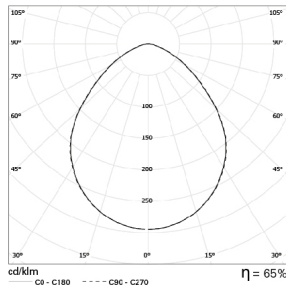

Low power version

Option supplied under request.

PHOTOMETRY

ROFY LED 105W gCONTROL
LED

ROFY LED 105W gCONTROL+
LED

ROFY LED 105W DOZ
LED

TO SPECIFY:

Surface or suspended circular LED luminaire. Powder coated extruded aluminium body. Available in 4 sizes (Ø 400, 600, 900 and 1150mm) equipped with polycarbonate microprismatic gCONTROL/gCONTROL+ or DOZ opal polycarbonate diffuser. Standard version with LED 4000K, CRI>80 and 50.000h lifetime (@L80, B10, Ta 25 C). Optional 3000K, DALI dimmable driver, TunableWhite technology and 1 or 3 hours emergency unit. Suspension, transparent current supply cable and ceiling rose as accessories. Available in 16 different colours – as Roxo Lighting ROFY LED