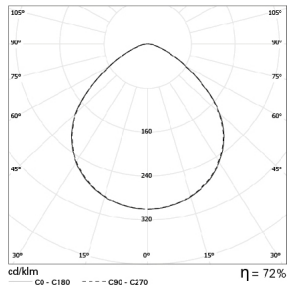

Low power version

Option supplied under request.

PHOTOMETRY

ROFY LED 105W gCONTROL
LED