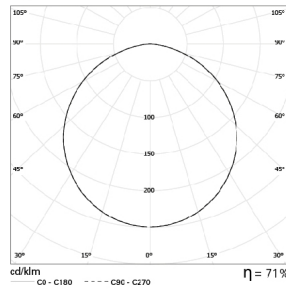

Low power version

Option supplied under request.

PHOTOMETRY

ROFY LED 105W gCONTROL
LED

ROFY LED 105W gCONTROL+
LED

ROFY LED 105W DOZ
LED

TO SPECIFY:

Surface or suspended circular LED luminaire. Powder coated extruded aluminium body. Available in 4 sizes (Ø 400, 600, 900 and 1150mm) equipped with polycarbonate microprismatic gCONTROL/gCONTROL+ or DOZ opal polycarbonate diffuser. Standard version with LED 4000K, CRI>80 and 50.000h lifetime (@L80, B10, Ta 25 C). Optional 3000K, DALI dimmable driver, TunableWhite technology and 1 or 3 hours emergency unit. Suspension, transparent current supply cable and ceiling rose as accessories. Available in 16 different colours – as Roxo Lighting ROFY LED