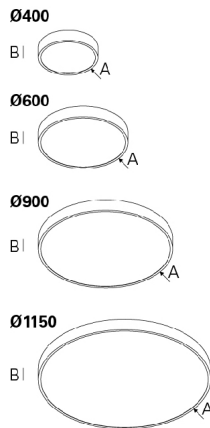

COLOUR / FINISH

Code	Description
■ U	Blue
■ V	Green
■ T	Yellow
■ K	Red
■ N	Jungle
■ D	Golden eye
■ 0	Sahara
■ L	Autumn
■ R	Rusty chain
■ C	Pure chocolate
■ 1	Mist
■ 9	Dark rock
■ I	Carbon

DIMENSIONS

OPTIONS

Colour temperature

3000K
Tunable white

- TunableWhite not available for Ø 400mm version.

Order code
3000
T000

Perpendicular ceiling rose

Ceiling rose
Circular surface
Circular recessed

Order code
9716
9713

• To order this option, please choose colour required to the ceiling rose

Central ceiling rose

Ceiling rose

Order code
9705

- To order this option, please choose colour required to the ceiling rose.

Current supply cable

Order code

1,5 m transparent cable 0,75 mm²	
3 x 0,75 mm²	940400
5 x 0,75 mm²	940500
1,5 m transparent cable 1,5 mm²	
7 x 1,5 mm²	940100
9 x 1,5 mm²	941200

Suspension

Suspension Type "I" (x3)

Order code
911100

Emergency unit

Order code

Emergency unit 3 hours	K3
Emergency unit 1 hour	K1

• Test function by telecommand signal.

We reserve the right to make technical changes without prior notice.
Electrical/Optical data are subjected to a tolerance of +/-10%.