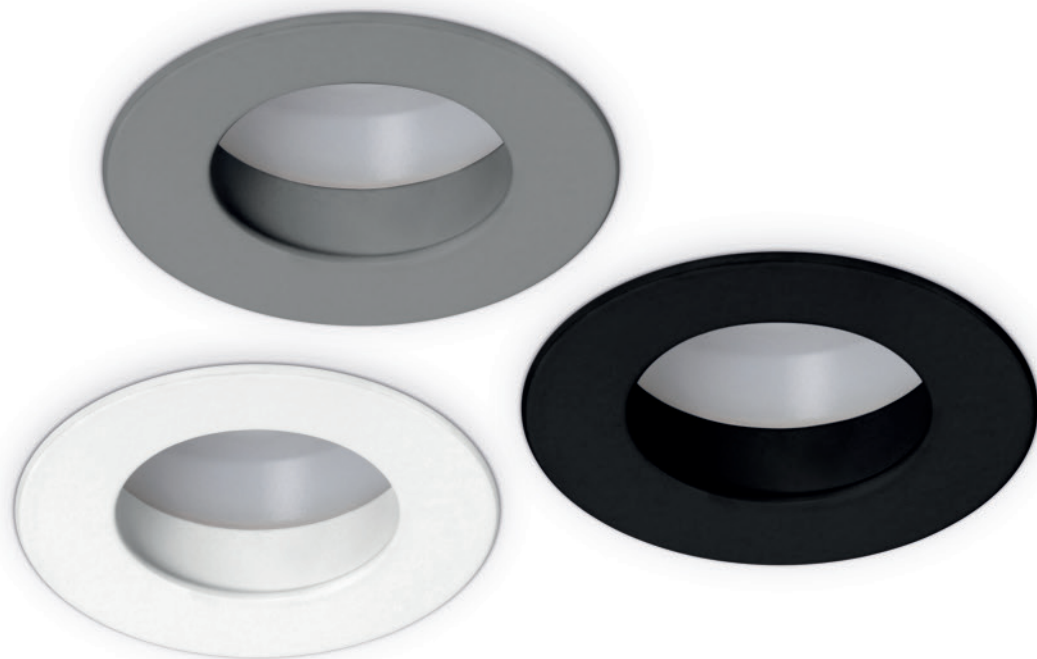

# SENSE LED

Designed for background comfort, this small spotlight with 1 and 3w creates a unique feature. This discrete recessed spotlight is ideal for corridors and architectural lighting.

SENSE ensures a vibrant and comfortable space, creating a clean and inviting atmosphere. Designed to last at least 50,000 hours with virtually no maintenance required.

## Optic System

DOZ/DOP - Opal polycarbonate diffuser

## Color Options

White Grey Black