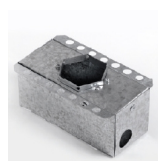

Installation housing

Installation housing for concrete

Order code
970200