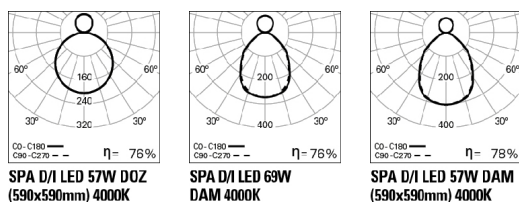

Ceiling rose

	Order code
 <p>Square ceiling rose Surface mounted Recessed</p>	9717 9714
<p>• To complete this option, please add ceiling rose colour.</p>	

Suspension

	Order code
 <p>Suspension type "I" (x4)</p>	910002
<p>Suspension type "Y" (x2)</p>	910003

TO SPECIFY:

Suspended square or rectangular LED direct/indirect luminaire. Powder coated extruded aluminium body with round corners. Available in 4 sizes (875/1150/1425 x 315mm and 590x590mm) equipped with DAM microprismatic or DOZ opal polycarbonate diffuser. Standard version with LED 4000K, CRI>80 and 65.000h lifetime (@L80, B10, Ta 25 C). Optional 3000K, DALI dimmable driver and 1 or 3 hours emergency unit. Suspension, transparent current supply cable and surface or recessed ceiling rose as accessories. Available in 16 different colours – as Indelague SPA LED D/I.