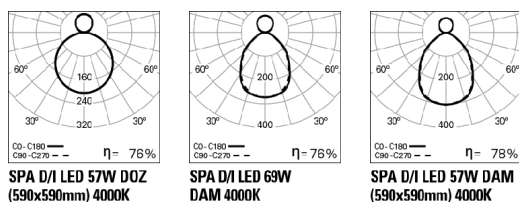

LED	UGR	W	Lm	mA	Lm/W	η(%)	AxBxC	K1	K2	kg	HF	DALI
	≤19	58	5690	300	94	76	875x315x88	•	•	8,6	90106.L130.E	90106.L130.H
	≤19	58	7675	300	101	76	1150x315x88	•	•	11,2	90106.L140.E	90106.L140.H
	≤19	69	9536	300	105	76	1425x315x88	•	•	13,6	90106.L150.E	90106.L150.H
	≤19	57	7148	300	95	78	590x590x88	•	•	9,2	90106.L410.E	90106.L410.H

Ceiling rose

	Order code
 <p>Square ceiling rose Surface mounted</p>	9717
<p>Recessed</p> <ul style="list-style-type: none"> To complete this option, please add ceiling rose colour. 	9714

Suspension

	Order code
 <p>Suspension type "I" (x4)</p>	910002
<p>Suspension type "Y" (x2)</p>	910003

PHOTOMETRY

TO SPECIFY:

Suspended square or rectangular LED direct/indirect luminaire. Powder coated extruded aluminium body with round corners. Available in 4 sizes (875/1150/1425 x 315mm and 590x590mm) equipped with DAM microprismatic or DOZ opal polycarbonate diffuser. Standard version with LED 4000K, CRI>80 and 65.000h lifetime (@L80, B10, Ta 25 C). Optional 3000K, DALI dimmable driver and 1 or 3 hours emergency unit. Suspension, transparent current supply cable and surface or recessed ceiling rose as accessories. Available in 16 different colours – as Roxo Lighting SPA LED D/I.