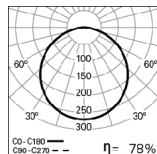

DIMENSIONS

590x590

875x315

1150x315

1425x315

OPTIONS

Colour temperature

3000K

PHOTOMETRY

SPA LED 39W DAM
(590x590mm) 4000K

SPA LED 47W
DAM 4000K

SPA LED 39W DOZ
(590x590mm) 4000K

TO SPECIFY:

Surface or suspended square or rectangular LED luminaire. Powder coated extruded aluminium body with round corners. Available in 4 sizes (875/1150/1425 x 315mm and 590x590mm) equipped with DAM microprismatic or DOZ opal polycarbonate diffuser. Standard version with LED 4000K, CRI>80 and 65.000h lifetime (@L90, B10, Ta 25 C). Optional 3000K, DALI dimmable driver and 1 or 3 hours emergency unit. Suspension, transparent current supply cable and surface or recessed ceiling rose as accessories. Available in 16 different colours – as Indelague SPA LED