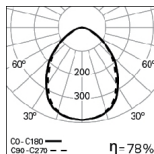

DIMENSIONS

590x590

875x315

1150x315

1425x315

OPTIONS

Colour temperature

3000K

PHOTOMETRY

SPA LED 39W DAM
(590x590mm) 4000K

SPA LED 47W
DAM 4000K

SPA LED 39W DOZ
(590x590mm) 4000K

TO SPECIFY:

Surface or suspended square or rectangular LED luminaire. Powder coated extruded aluminium body with round corners. Available in 4 sizes (875/1150/1425 x 315mm and 590x590mm) equipped with DAM microprismatic or DOZ opal polycarbonate diffuser. Standard version with LED 4000K, CRI>80 and 65.000h lifetime (@L90, B10, Ta 25 C). Optional 3000K, DALI dimmable driver and 1 or 3 hours emergency unit. Suspension, transparent current supply cable and surface or recessed ceiling rose as accessories. Available in 16 different colours – as Indelague SPA LED