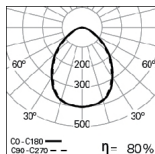

PHOTOMETRY

SPA LED 39W DAM
(590x590mm) 4000K

SPA LED 47W
DAM 4000K

SPA LED 39W DOZ
(590x590mm) 4000K

TO SPECIFY:

Surface or suspended square or rectangular LED luminaire. Powder coated extruded aluminium body with round corners. Available in 4 sizes (875/1150/1425 x 315mm and 590x590mm) equipped with DAM microprismatic or DOZ opal polycarbonate diffuser. Standard version with LED 4000K, CRI>80 and 65.000h lifetime (@L90, B10, Ta 25 C). Optional 3000K, DALI dimmable driver and 1 or 3 hours emergency unit. Suspension, transparent current supply cable and surface or recessed ceiling rose as accessories. Available in 16 different colours – as Indelague SPA LED