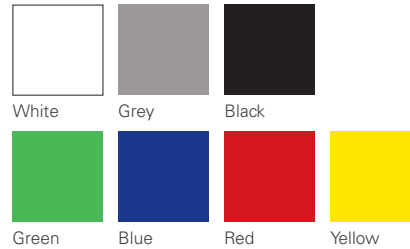

MADE IN
PORTUGAL
by INDELAGUE GROUP

EN

SPO range

INDELAGUE GROUP

INDELAGUE™ | ROXO lighting
HIGH TECH | LIGHTING SOLUTIONS

SPO

SPO range

SPO is an aluminum recessed round spotlight, adjustable or fixed (SPO F), created for modern spaces. Allows you to create different environments and highlight specific locations. Different types of light sources, finishes and optical applications gives to SPO the perfect solution for all the different areas, with two lamps options, LED or halogen.

Areas of Application: Commercial surfaces, businesses, public places, houses, offices, restaurants and hotels, art and culture.

Color Options

SPO

Recessed adjustable round spotlight

- Die cast aluminium body.
- Lamp LED or Halogen (GU10 or GU5.3).
- Powder-coated epoxy polyester finish.