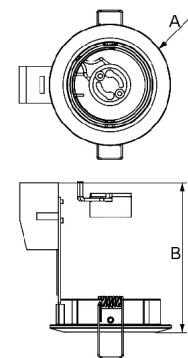

Light Distribution: Direct.

Light Source: LED or Halogen lamp (GU10 or GU5.3).

Control Gear: Not included.

Materials: Body: Die cast aluminium.

Surface Finish: Powder coated.

LED		W	BEAM ↕	AxB (mm)		Kg	ORDER CODE
LED	GU10	4/5,5	40/25	Ø83x102	Ø74	0,4	90017.K100.0
LED 12V	GU5.3	7/10	24/36	Ø83x102	Ø74	0,4	90017.C100.A
HAL	GU10	max.50	20/25/40/50	Ø83x102	Ø74	0,4	90017.K100.0
HAL 12V	GU5.3	max.50	24/60	Ø83x102	Ø74	0,4	90017.C100.A

COLOUR / FINISH

Code	Description
W	White (RAL 9016)
B	Black (RAL 9005)
G	Grey (RAL 9006)
U	Blue (RAL 5002)
K	Red (RAL 3020)
V	Green (RAL 6018)
T	Yellow (RAL 1021)

OPTIONS

Code	Description
9655	12v transformer.
--	Lamps as optional.

DIMENSIONS

* Lamp not included.
Example code for order: 90017.C100.A (ORDER CODE) + W (COLOUR/FINISH) + 9655 (OPTIONS)

We reserve the right to make technical changes without prior notice.
Electrical/Optical data are subjected to a tolerance of +/-10%.