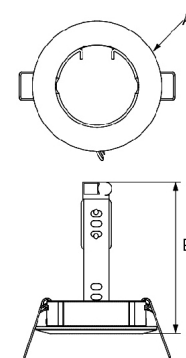

**Light Distribution:** Direct.

**Light Source:** LED or Halogen lamp (GU10 or GU5.3).

**Control Gear:** Not included.

**Materials:** Body: Die cast aluminium.

**Surface Finish:** Powder coated.

LED		W	BEAM ↕	AxB (mm)		Kg	ORDER CODE
LED	GU10	4/5,5	40/25	Ø80x102	Ø74	0,3	90125.K100.0
LED 12V	GU5.3	7/10	24/36	Ø80x102	Ø74	0,3	90125.C100.A
HAL	GU10	max.50	20/25/40/50	Ø80x102	Ø74	0,3	90125.K100.0
HAL 12V	GU5.3	max.50	24/60	Ø80x102	Ø74	0,3	90125.C100.A

### DIMENSIONS

\* Lamp not included.

Example code for order: 90125.C100.A (ORDER CODE) + W (COLOUR/FINISH) + 9655 (OPTIONS)

We reserve the right to make technical changes without prior notice. Electrical/Optical data are subjected to a tolerance of +/-10%.