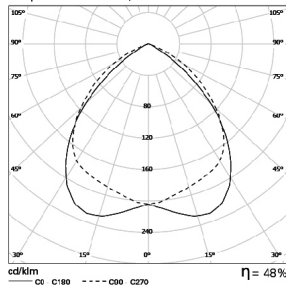

PHOTOMETRY

DIMENSIONS

SQUARE 2x32W PB
Lamp: 2 x TC-TEL 32W/840

SQUARE 2x32W PM
Lamp: 2 x TC-TEL 32W/840

TO SPECIFY:

Recessed compact fluorescent downlight for twin 18/26W TC-DEL or 32/42W TC-TEL lamps with polished or satin aluminium louvre. Optional transparent 4mm tempered glass and 1 or 3 hours emergency available. For ceiling thicknesses of 1-25mm – as Roxo Lighting SQUARE.