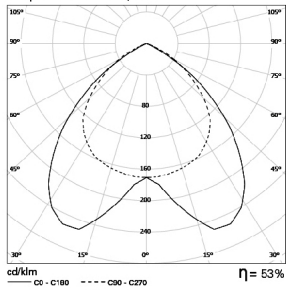

PHOTOMETRY

DIMENSIONS

SQUARE 2x32W PB
Lamp: 2 x TC-TEL 32W/840

SQUARE 2x32W PM
Lamp: 2 x TC-TEL 32W/840

TO SPECIFY:

Recessed compact fluorescent downlight for twin 18/26W TC-DEL or 32/42W TC-TEL lamps with polished or satin aluminium louvre. Optional transparent 4mm tempered glass and 1 or 3 hours emergency available. For ceiling thicknesses of 1-25mm – as Roxo Lighting SQUARE.