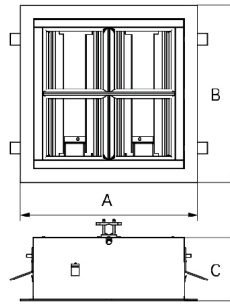

PM - Satin aluminium louvre

LAMP*	UGR		W	η(%)	AxBxC (mm)	f	Kg	HF	DSI	DALI
TC-DEL	≤19	G24q-2	2x18	54	300x300x145	275x275	1,86	90121.E218.A	90121.E218.C	90121.E218.D
	≤19	G24q-3	2x26	54	300x300x145	275x275	1,86	90121.F226.A	90121.F226.C	90121.F226.D
TC-TEL	≤19	GX24q-3	2x32	48	300x300x145	275x275	1,86	90121.I232.A	90121.I232.C	90121.I232.D
	≤22	GX24q-4	2x42	44	300x300x145	275x275	1,86	90121.J242.A	90121.J242.C	90121.J242.D

DETAILS

Downlight detail

* Lamp not included.

Example code for order: 90007.J242.D (DALI) +W (COLOUR/FINISH) + 003 (OPTIONS)

We reserve the right to make technical changes without prior notice. Electrical/Optical data are subjected to a tolerance of +/-10%.

PHOTOMETRY

DIMENSIONS

SQUARE 2x32W PB
Lamp: 2 x TC-TEL 32W/840

SQUARE 2x32W PM
Lamp: 2 x TC-TEL 32W/840

TO SPECIFY:

Recessed compact fluorescent downlight for twin 18/26W TC-DEL or 32/42W TC-TEL lamps with polished or satin aluminium louvre. Optional transparent 4mm tempered glass and 1 or 3 hours emergency available. For ceiling thicknesses of 1-25mm – as Roxo Lighting SQUARE.