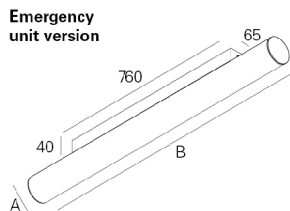

DIMENSIONS

Example code for order: 90429.L100.E (HF) + W(COLOUR/FINISH) + 3000 + K3(OPTIONS)

We reserve the right to make technical changes without prior notice. Electrical/Optical data are subjected to a tolerance of +/-10%.