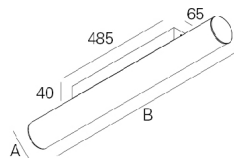

Mounting: Surface/Wall Mounted.

Light Distribution: Direct.

Light Source: LED 4000K, CRI>80, 60.000h life (@L90, B10, Ta 25 C).

Optical System: Diffuser: Opal polycarbonate.

Control Gear: LED driver, 220-240VAC-50/60Hz.

Materials: Body: Extruded aluminium profile. End caps: Injected polycarbonate.

Surface Finish: Anodised in natural colour.

bLINE - Opal polycarbonate diffuser

	LED	UGR	W	Lm	Lm/W	η(%)	AxB(mm)	K1	K3	kg	HF	DALI
		≤19	15	1992	105	79	Ø100x878	-	-	4,0	90429.L130.E	90429.L130.H
		≤19	19	2656	112	80	Ø100x1158	•	•	4,5	90429.L140.E	90429.L140.H
		≤19	23	3320	116	80	Ø100x1438	•	•	5,0	90429.L150.E	90429.L150.H
		≤19	27	3984	115	78	Ø100x1718	•	•	5,5	90429.L160.E	90429.L160.H
		-	31	4648	120	80	Ø100x1998	•	•	6,1	90429.L170.E	90429.L170.H
		-	35	5312	121	80	Ø100x2278	•	•	6,7	90429.L180.E	90429.L180.H
		-	39	5976	123	80	Ø100x2558	•	•	7,3	90429.L190.E	90429.L190.H
		-	43	6640	124	80	Ø100x2838	•	•	7,6	90429.L100.E	90429.L100.H

COLOUR / FINISH

Code	Description
<input type="checkbox"/> W	White
<input type="checkbox"/> G	Grey
<input type="checkbox"/> B	Black

•End caps finishing.

DIMENSIONS

Example code for order: 90429.L100.E (HF) + W(COLOUR/FINISH) + 3000 + K3(OPTIONS)