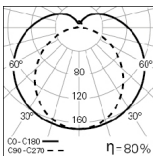

Order Code
K3
K1

• Test function by telecommand signal.

DETAILS

Clip-in diffuser

Profile end caps

PHOTOMETRY

TALEA Glare /C 1438mm
bLINE 4000K

TO SPECIFY: