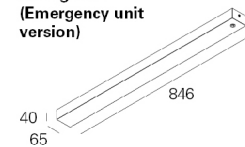

	LED	UGR	W	Lm	Lm/W	η(%)	AxB(mm)	K1	K3	kg	ORDER CODE
		≤19	12	1992	131	79	Ø100x878	-	-	4,0	90428.L130.0
		≤19	16	2656	133	80	Ø100x1158	•	•	4,5	90428.L140.0
		≤19	20	3320	133	80	Ø100x1438	•	•	5,0	90428.L150.0
		≤19	24	3984	129	78	Ø100x1718	•	•	5,5	90428.L160.0
		-	28	4648	133	80	Ø100x1998	•	•	6,1	90428.L170.0
		-	32	5312	133	80	Ø100x2278	•	•	6,7	90428.L180.0
		-	36	5976	133	80	Ø100x2558	•	•	7,3	90428.L190.0
		-	40	6640	133	80	Ø100x2838	•	•	7,6	90428.L100.0

COLOUR / FINISH

Code	Description
□ W	White
■ G	Grey
■ B	Black
•End caps finishing.	

DIMENSIONS

Recessed ceiling rose

Recessed ceiling rose (Emergency unit version)

Surface mounted ceiling rose

Surface mounted ceiling rose (Emergency unit version)