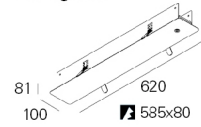

Recessed ceiling rose

Recessed ceiling rose (Emergency unit version)