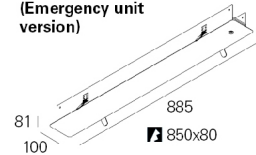

	LED	UGR	W	Lm	Lm/W	η(%)	AxB(mm)	K1	K3	kg	ORDER CODE
		≤19	12	1992	131	79	Ø100x878	-	-	4,0	90428.L130.0
		≤19	16	2656	133	80	Ø100x1158	•	•	4,5	90428.L140.0
		≤19	20	3320	133	80	Ø100x1438	•	•	5,0	90428.L150.0
		≤19	24	3984	129	78	Ø100x1718	•	•	5,5	90428.L160.0
		-	28	4648	133	80	Ø100x1998	•	•	6,1	90428.L170.0
		-	32	5312	133	80	Ø100x2278	•	•	6,7	90428.L180.0
		-	36	5976	133	80	Ø100x2558	•	•	7,3	90428.L190.0
		-	40	6640	133	80	Ø100x2838	•	•	7,6	90428.L100.0

COLOUR / FINISH

Code	Description
□ W	White
■ G	Grey
■ B	Black
•End caps finishing.	

DIMENSIONS

Recessed ceiling rose

Recessed ceiling rose (Emergency unit version)

Surface mounted ceiling rose

Surface mounted ceiling rose (Emergency unit version)