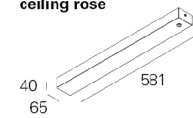

	LED	UGR	W	Lm	Lm/W	η(%)	AxB(mm)	K1	K3	kg	ORDER CODE
		≤19	12	1992	131	79	Ø100x878	-	-	4,0	90428.L130.0
		≤19	16	2656	133	80	Ø100x1158	•	•	4,5	90428.L140.0
		≤19	20	3320	133	80	Ø100x1438	•	•	5,0	90428.L150.0
		≤19	24	3984	129	78	Ø100x1718	•	•	5,5	90428.L160.0
		-	28	4648	133	80	Ø100x1998	•	•	6,1	90428.L170.0
		-	32	5312	133	80	Ø100x2278	•	•	6,7	90428.L180.0
		-	36	5976	133	80	Ø100x2558	•	•	7,3	90428.L190.0
		-	40	6640	133	80	Ø100x2838	•	•	7,6	90428.L100.0

COLOUR / FINISH

Code	Description
□ W	White
■ G	Grey
■ B	Black
•End caps finishing.	

DIMENSIONS

Recessed ceiling rose

Recessed ceiling rose (Emergency unit version)

Surface mounted ceiling rose

Surface mounted ceiling rose (Emergency unit version)

OPTIONS

Colour temperature

3000K

Order Code  
3000

Recessed ceiling rose

	Order Code
HF	97840
HF K1	97841
HF K3	97842
DALI	97850
DALI K1	97851
DALI K3	97852

- To complete this option, please add ceiling rose colour.
- The maximum distance between the product and the ceiling rose is 3m.