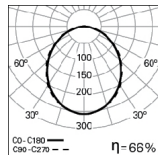

PHOTOMETRY

TCH /E LED 30W
bLINE 4000K

TO SPECIFY:

Linear recessed LED luminaire, individually mounted and 112 mm width. Extruded aluminium profile, anodised in natural colour. Aluminium end caps without visible screws and polycarbonate bLINE diffuser. Standard version with 4000K, CRI>80 and 50.000h lifetime (@L80, B10, Ta 25 C). Optional 3000K, DALI dimmable driver, TunableWhite technology and 1 or 3 hours emergency unit. – as Roxo Lighting TCH /E LED.