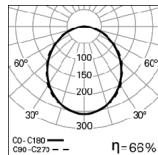

PHOTOMETRY

TCH /T LED 30W
bLINE 4000K

TO SPECIFY:

Linear recessed trimless LED luminaire, individually mounted and 90 mm width. Extruded aluminium profile, anodised in natural colour. Aluminium end caps without visible screws and polycarbonate bLINE diffuser. Standard version with 4000K, CRI>80 and 50.000h lifetime (@L80, B10, Ta 25 C). Optional 3000K, DALI dimmable driver, TunableWhite technology and 1 or 3 hours emergency unit. – as Indelague TCH /T LED