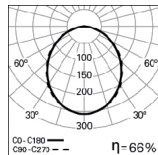

PHOTOMETRY

TCH /T LED 30W  
bLINE 4000K

TO SPECIFY:

Linear recessed trimless LED luminaire, individually mounted and 90 mm width. Extruded aluminium profile, anodised in natural colour. Aluminium end caps without visible screws and polycarbonate bLINE diffuser. Standard version with 4000K, CRI>80 and 50.000h lifetime (@L80, B10, Ta 25 C). Optional 3000K, DALI dimmable driver, TunableWhite technology and 1 or 3 hours emergency unit. – as Roxo Lighting TCH /T LED