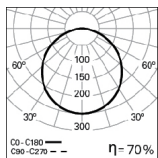

Order code
K3
K1

• Includes test function by Telecommand signal.

PHOTOMETRY

THS LED 39W DAM
(597x597mm) 4000K

THS LED 39W DOZ
(597x597mm) 4000K

PERFORMANCE

THS LED DAM

LED: 39W
DIMENSIONS: 7m x 4,5m
HEIGHT: 3m
MAINTENANCE: 0,8
REFLECTANCE: 70/50/20
WORKING PLACE: 0,8m
ILLUMINANCE E_{in} : 307 lux
UGR: ≤ 16