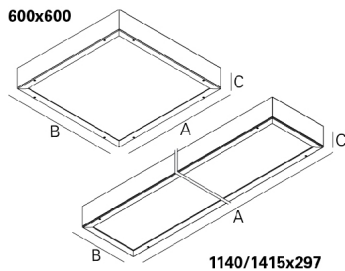

Control Gear: LED driver, 220-240VAC-50/60Hz.

Materials: Body: Steel sheet.
Frame: Extruded aluminium.

Surface Finish: Powder coated in white matt (RAL9016).

DAM - Microprismatic diffuser.

LAMP	UGR	W	Lm	Lm/W	η(%)	AxBxC (mm)	K1	K3	Kg	HF	DALI
LED	≤19	39	5440	96	69	1140x297x102	•	•	8,5	904G.140.6V.F4	904G.140.6V.E4
	≤19	47	6800	103	71	1415x297x102	•	•	10,5	904G.150.6V.F4	904G.150.6V.E4
	≤19	39	5440	102	73	600x600x102	•	•	9,9	904G.410.6V.F4	904G.410.6V.E4

DOZ - Opal polycarbonate diffuser.

LAMP	UGR	W	Lm	Lm/W	η(%)	AxBxC (mm)	K1	K3	Kg	HF	DALI
LED	≤22	39	5440	92	66	1140x297x102	•	•	8,5	904G.140.2J.F4	904G.140.2J.E4
	≤22	47	6800	98	68	1415x297x102	•	•	10,5	904G.150.2J.F4	904G.150.2J.E4
	≤22	39	5440	98	70	600x600x102	•	•	9,9	904G.410.2J.F4	904G.410.2J.E4

DIMENSIONS

Example code for order: 904G.140.6V.E4 (DALI) + 3000 + K3 (OPTIONS)

We reserve the right to make technical changes without prior notice.
Electrical/Optical data are subjected to a tolerance of +/-10%.