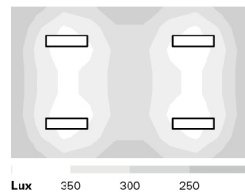

Order code
K3
K1

• Includes test function by Telecommand signal.

PHOTOMETRY

THS LED 39W DAM
(597x597mm) 4000K

THS LED 39W DOZ
(597x597mm) 4000K

PERFORMANCE

THS LED DAM

LED: 39W
DIMENSIONS: 7m x 4,5m
HEIGHT: 3m
MAINTENANCE: 0,8
REFLECTANCE: 70/50/20
WORKING PLACE: 0,8m
ILLUMINANCE E_{in} : 307 lux
UGR: ≤ 16