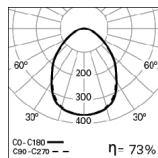

Order code
K3
K1

• Includes test function by Telecommand signal.

PHOTOMETRY

THS LED 39W DAM
(597x597mm) 4000K

THS LED 39W DOZ
(597x597mm) 4000K

PERFORMANCE

THS LED DAM

LED: 39W
DIMENSIONS: 7m x 4,5m
HEIGHT: 3m
MAINTENANCE: 0,8
REFLECTANCE: 70/50/20
WORKING PLACE: 0,8m
ILLUMINANCE E_{in} : 307 lux
UGR: ≤ 16